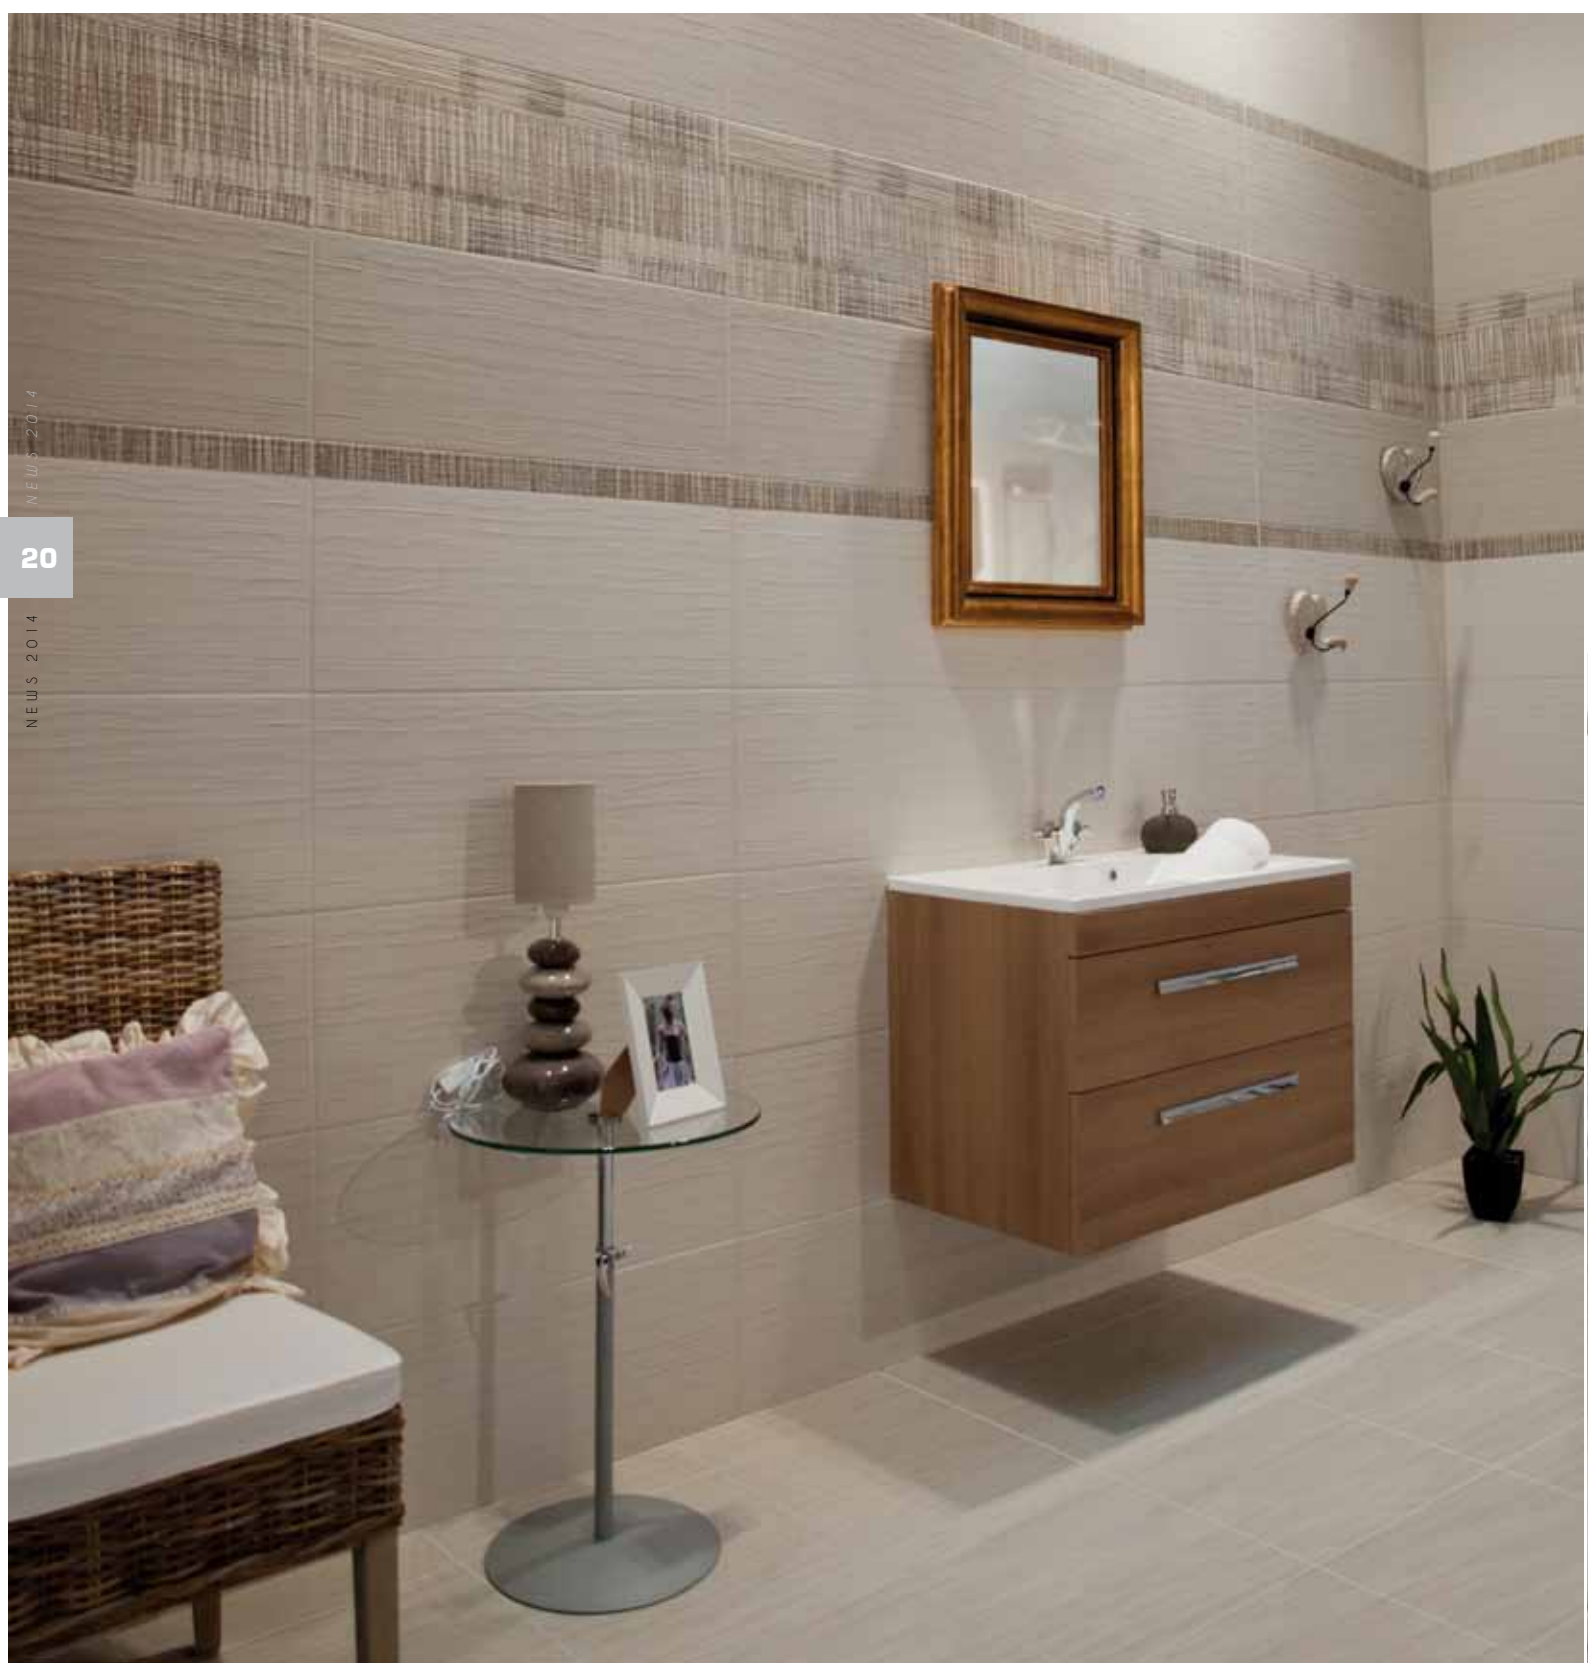

NATURAL ELEMENTS

textile

EXTRIL

31x75 cm 12,2"x29,5"

Tiffany 45

PAVIMENTO COMBINABLE
COORDINATED FLOOR TILE: