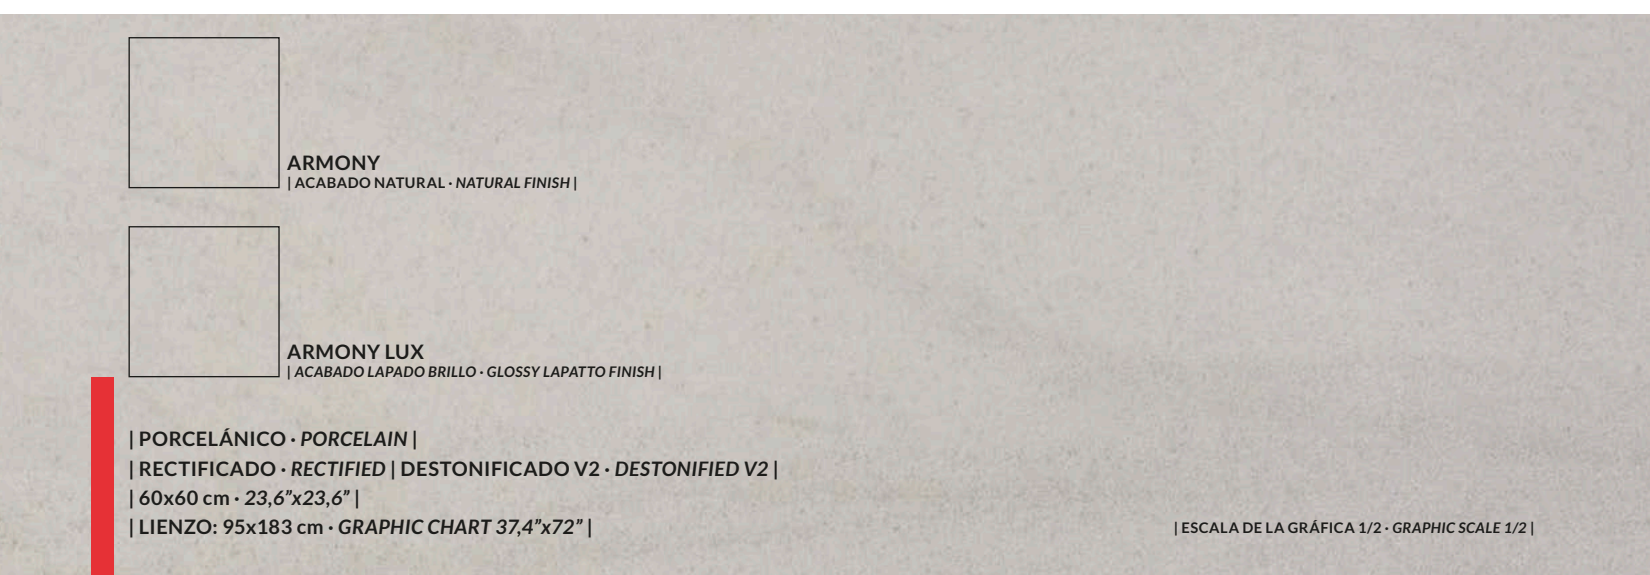

wall: ARMONY R90 SQUARED NATURE (30x90 cm).
floor: ARMONY LUX 60 NATURE (60x60 cm).

60x60 cm
23,6"x23,6"

ARMONY
NATURAL · NATURAL

ARMONY LUX
LAPADO BRILLO · GLOSSY LAPATTO

ACABADOS · FINISHES	60x60 cm · 23,6"x23,6"
NATURAL · NATURAL	ARMONY 60 B35
LAPADO BRILLO · GLOSSY LAPATTO	ARMONY LUX 60 B37

ARMONY
| ACABADO NATURAL · NATURAL FINISH |

ARMONY LUX
| ACABADO LAPADO BRILLO · GLOSSY LAPATTO FINISH |

| PORCELÁNICO · PORCELAIN |
| RECTIFICADO · RECTIFIED | DESTONIFICADO V2 · DESTONIFIED V2 |
| 60x60 cm · 23,6"x23,6" |
| LIENZO: 95x183 cm · GRAPHIC CHART 37,4"x72" |

| ESCALA DE LA GRÁFICA 1/2 · GRAPHIC SCALE 1/2 |

ARMONY 60

| COLORES DISPONIBLES · AVAILABLE COLORS |

BONE [E] SNOW [E] NATURE [E]

wall: ARMONY R90 SNOW (30x90 cm), ARMONY R90 DUNES SNOW (30x90 cm).
floor: ARMONY LUX 60 NATURE (60x60 cm).

ARMONY R90|R3060

| COLORES DISPONIBLES · AVAILABLE COLORS |

SAND BONE SNOW NATURE GRAPHITE

30x90 cm
11,8"x35,4"

30x60 cm
11,8"x23,6"

ARMONY
MATE · MATT

ACABADOS · FINISHES	RECTIFICADO · RECTIFIED		NO RECTIFICADO · NON RECTIFIED	
	30x90 cm · 11,8"x35,4"	RELIEVE 30x90 cm · RELIEF 11,8"x35,4"	30x60 cm · 11,8"x23,6"	RELIEVE 30x60 cm · RELIEF 11,8"x23,6"
MATE · MATT	ARMONY R90 B42 (sand, bone, snow, nature)	ARMONY R90 DUNES B43 ARMONY R90 SQUARED B43 (sand, bone, snow, nature)	ARMONY R3060 B20 (bone, snow, nature, graphite)	ARMONY R3060 WAVY B24 (bone, snow, nature, graphite)