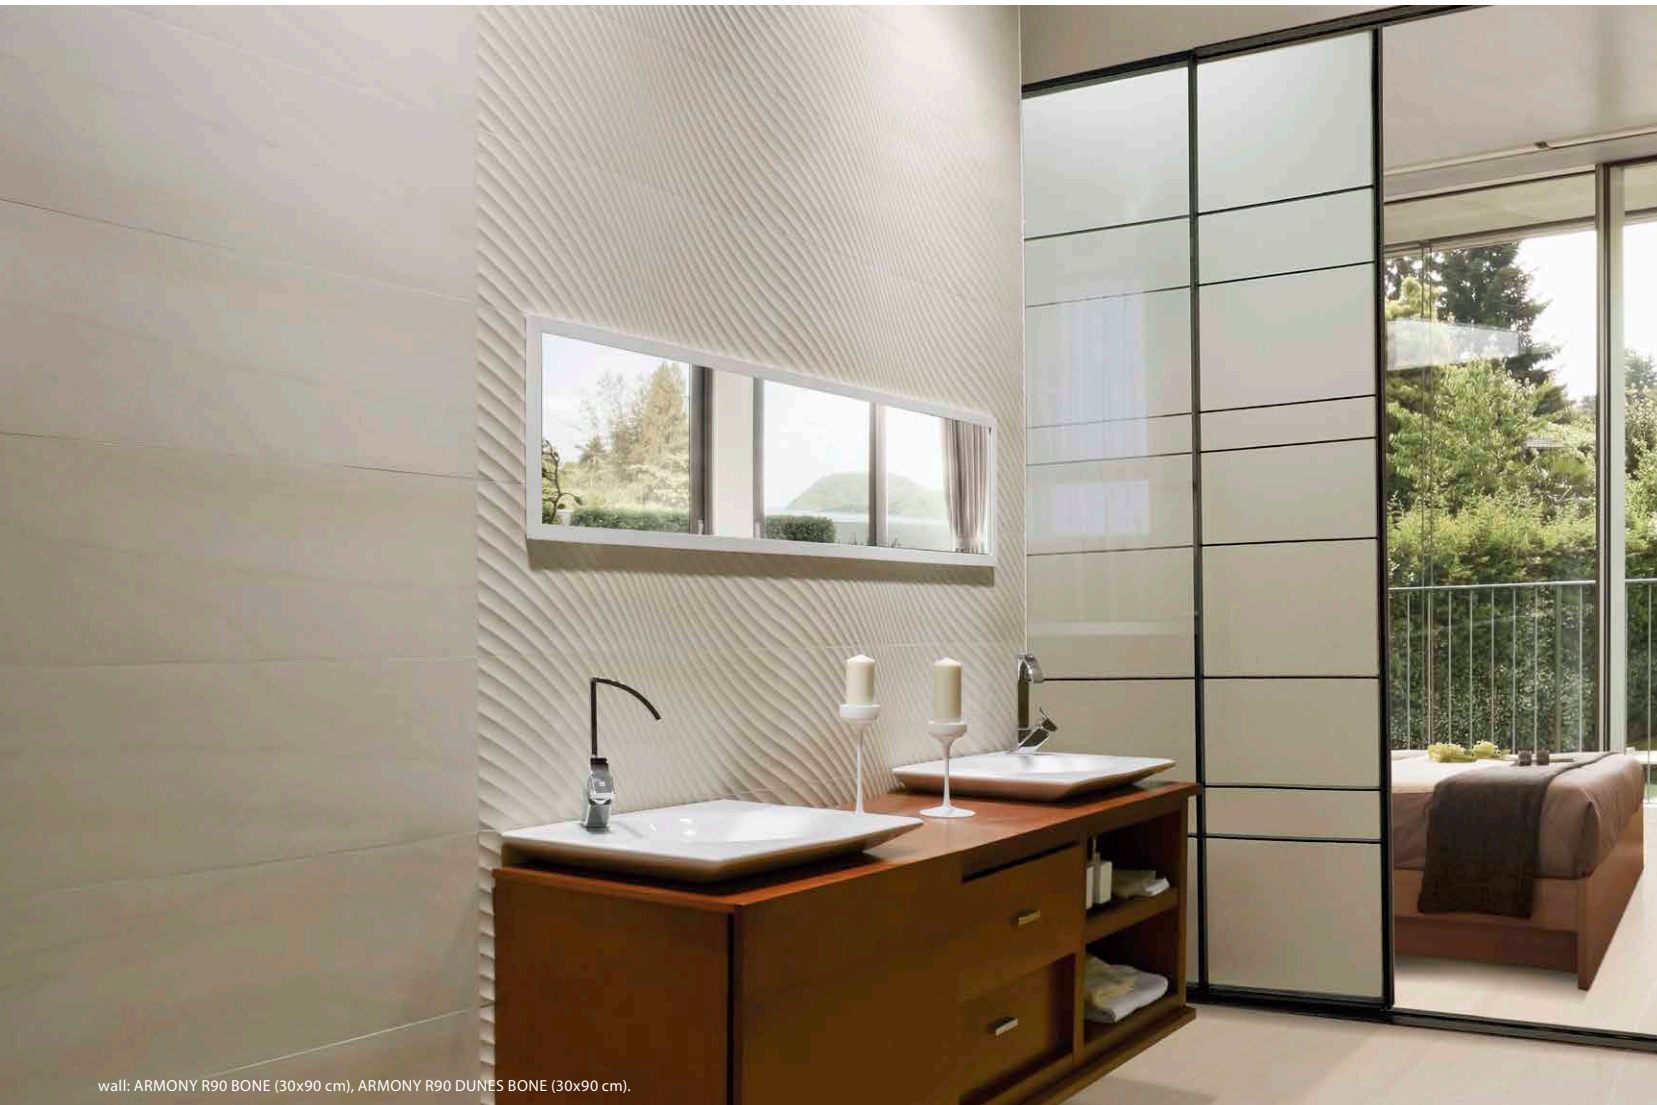

wall: ARMONY R90 SNOW (30x90 cm), LEGNO R90 TRAIL ROVERE (30x90 cm)

wall: ARMONY R90 BONE (30x90 cm), ARMONY R90 DUNES BONE (30x90 cm)

ARMONY collection

| PASTA BLANCA · WHITE BODY | RECTIFICADO · RECTIFIED | DESTONIFICADO V2 · DESTONIFIED V2 |