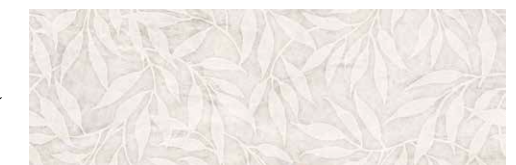

wall: VICHY R90 CREMA (30x90 cm), DECORADO LAURIER R90 CREMA (30x90 cm), LEGNO R90 TRAIL ROVERE (30x90 cm).
floor: VICHY LUX 60 CREMA (60x60 cm), LEGNO 20 ROVERE (19,4x120 cm).

GRIS

| PIEZAS DECORATIVAS · DECORATIVE PIECES |

Decorado Laurier