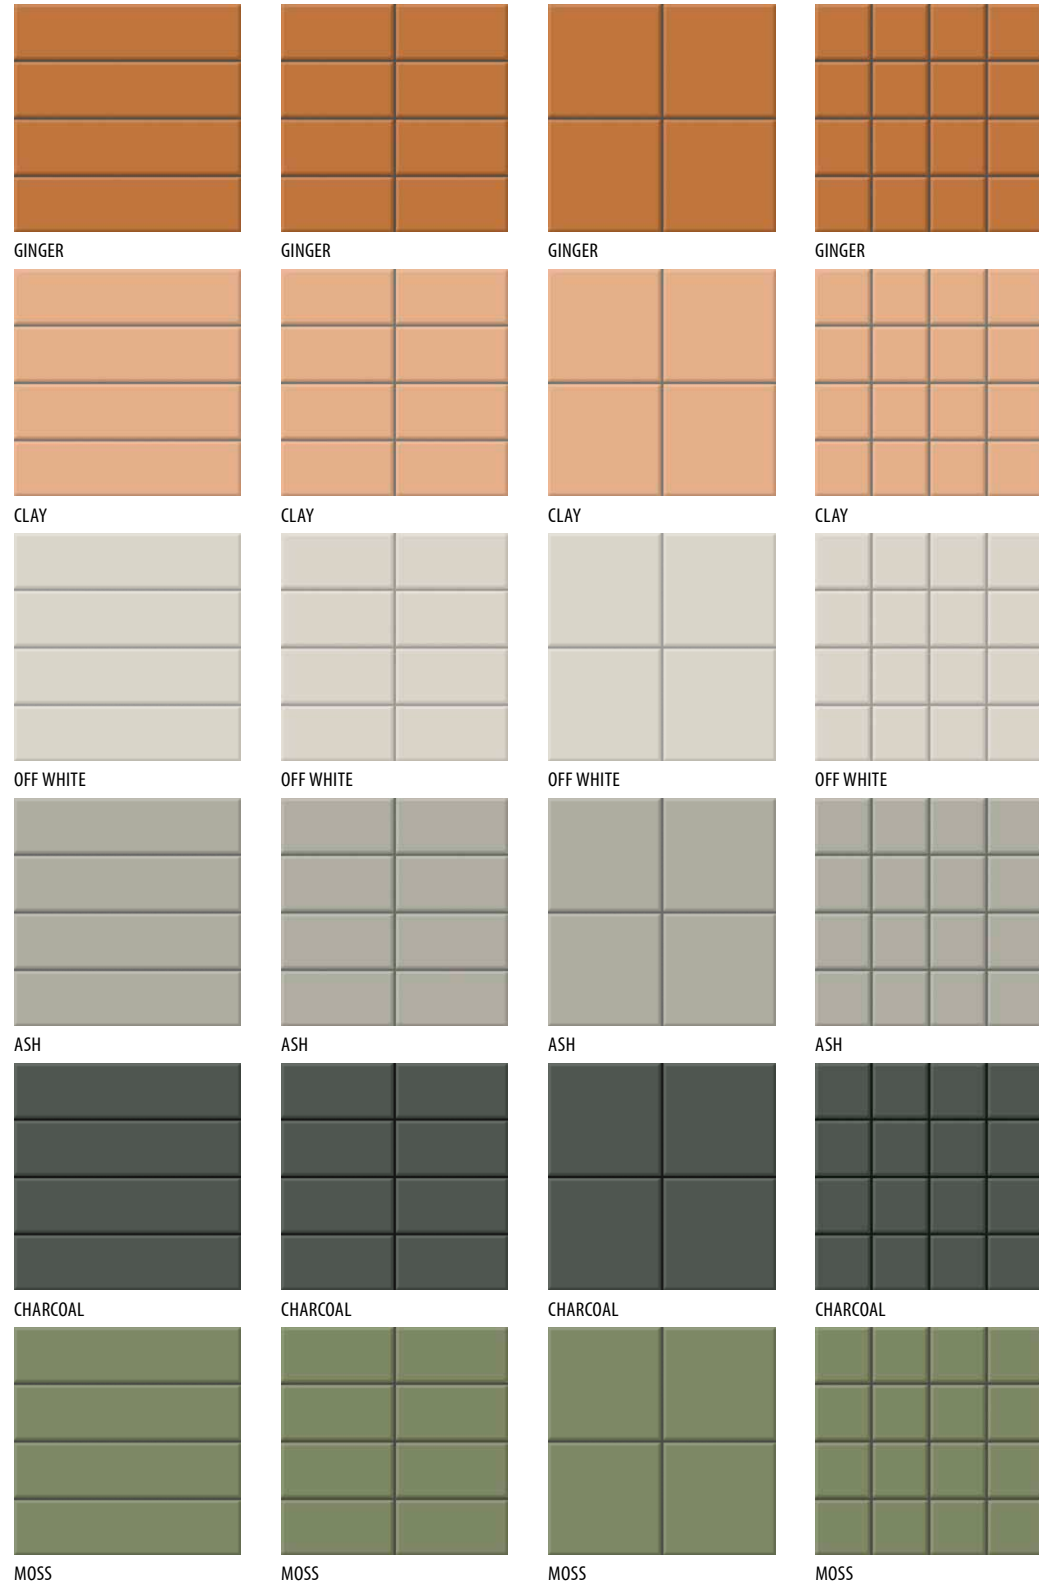

RUBIK A 20x20 | 20x20 cm | 005 RUBIK B 20x20 | 20x20 cm | 005 RUBIK C 20x20 | 20x20 cm | 005 RUBIK D 20x20 | 20x20 cm | 005

| PASTA BLANCA · WHITE BODY | NO RECTIFICADO · NON RECTIFIED | ACABADO MATE · MATT FINISH |