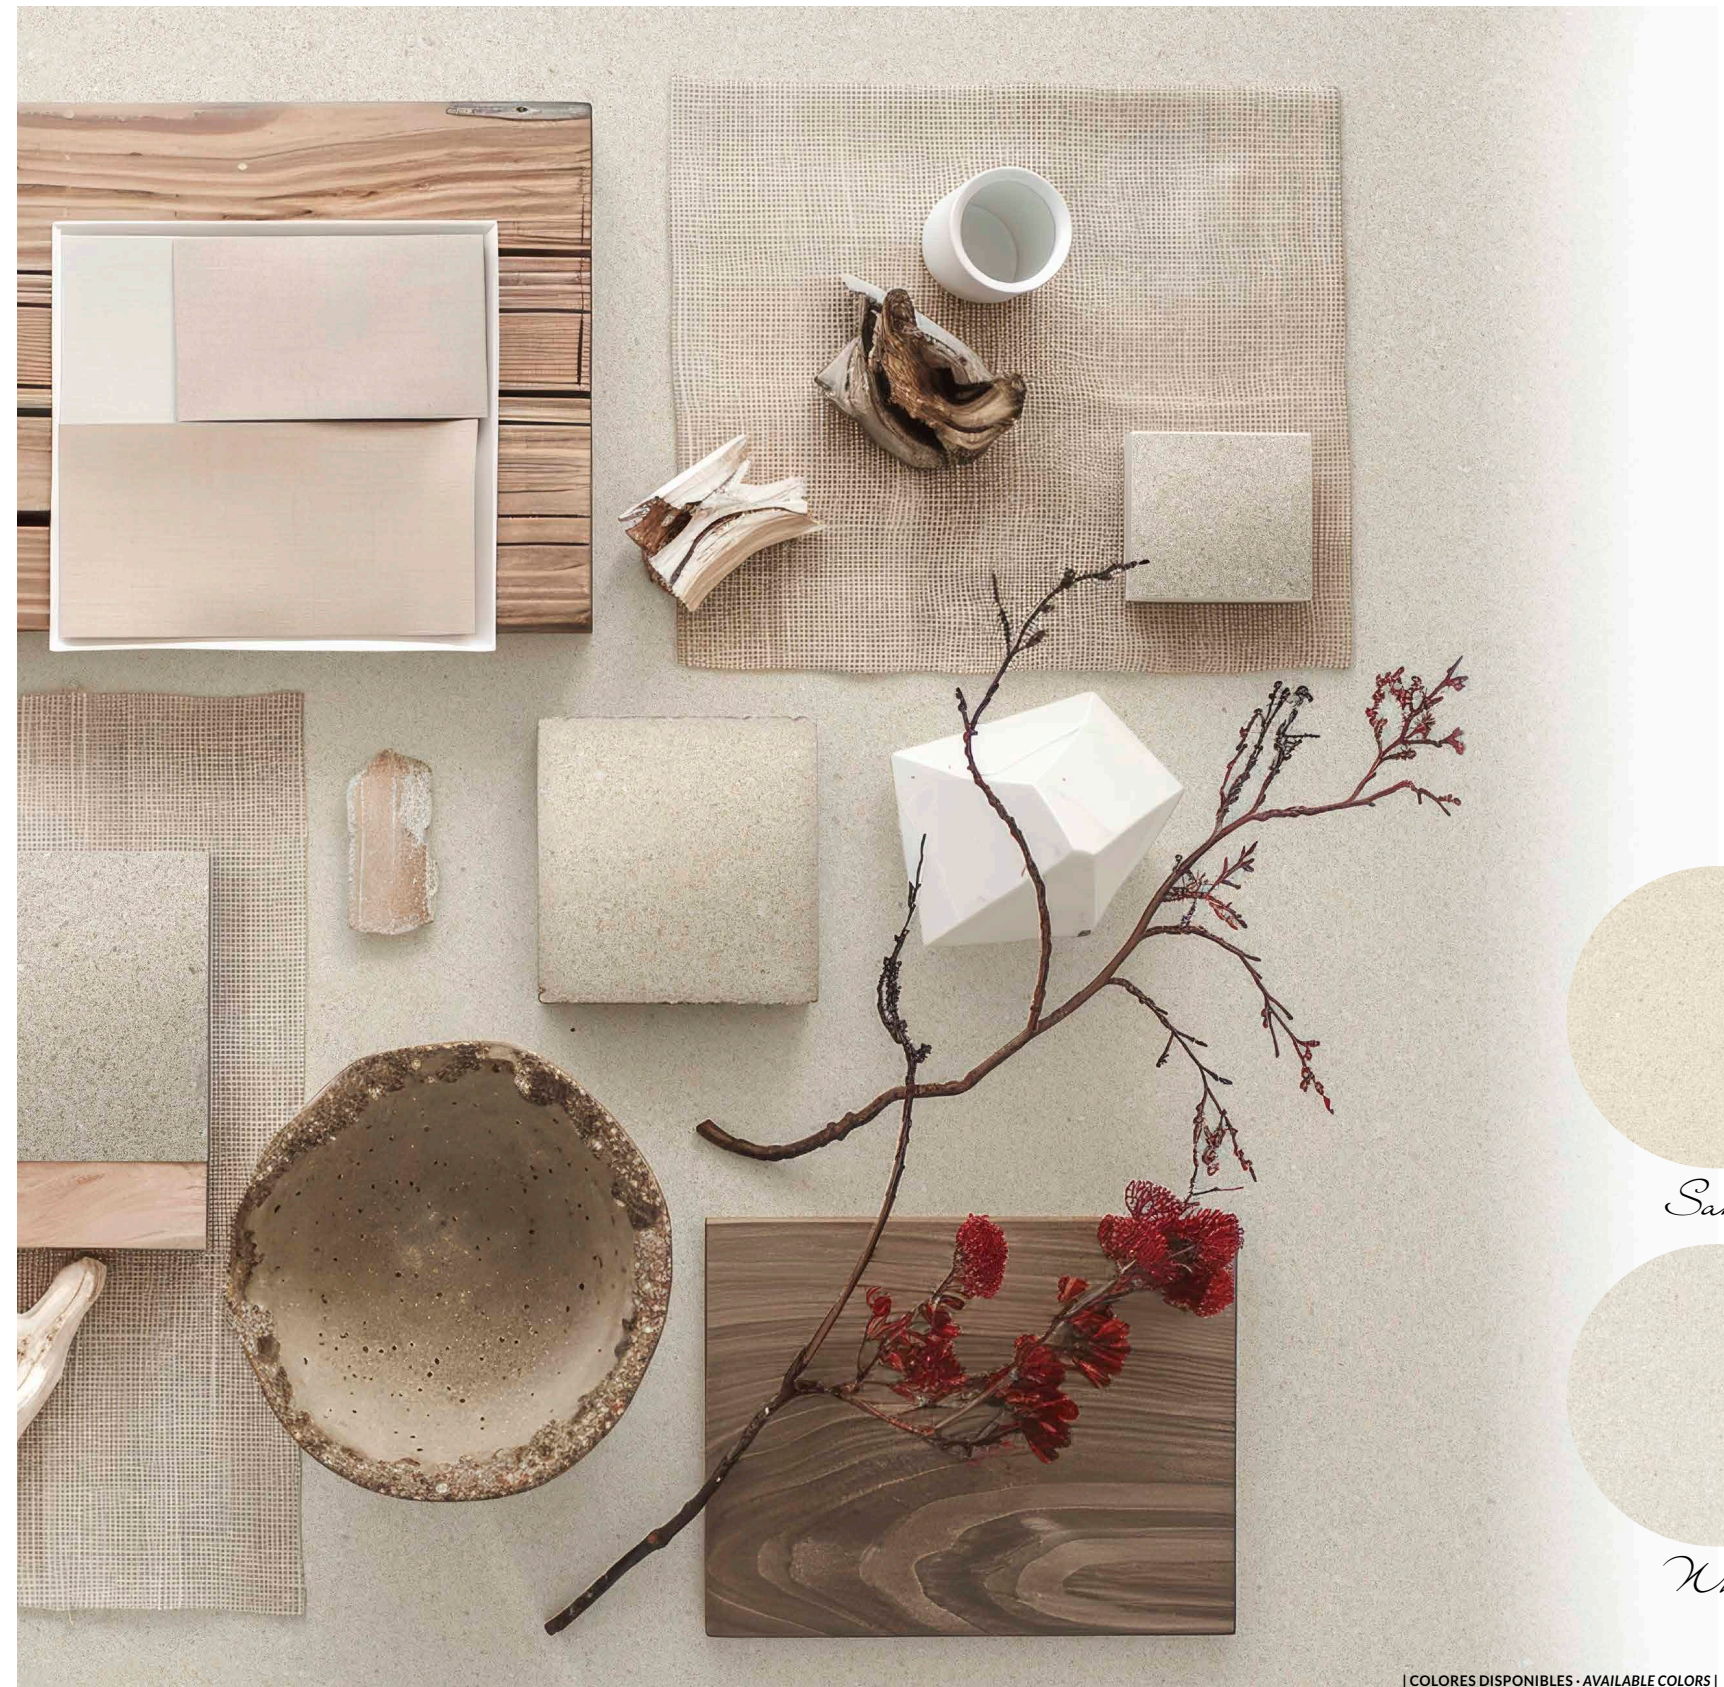

| COLORES DISPONIBLES · AVAILABLE COLORS |

| PASTA BLANCA · WHITE BODY | RECTIFICADO · RECTIFIED | DESTONIFICADO V1 · DESTONIFIED V1 |

PORTOPETRO collection