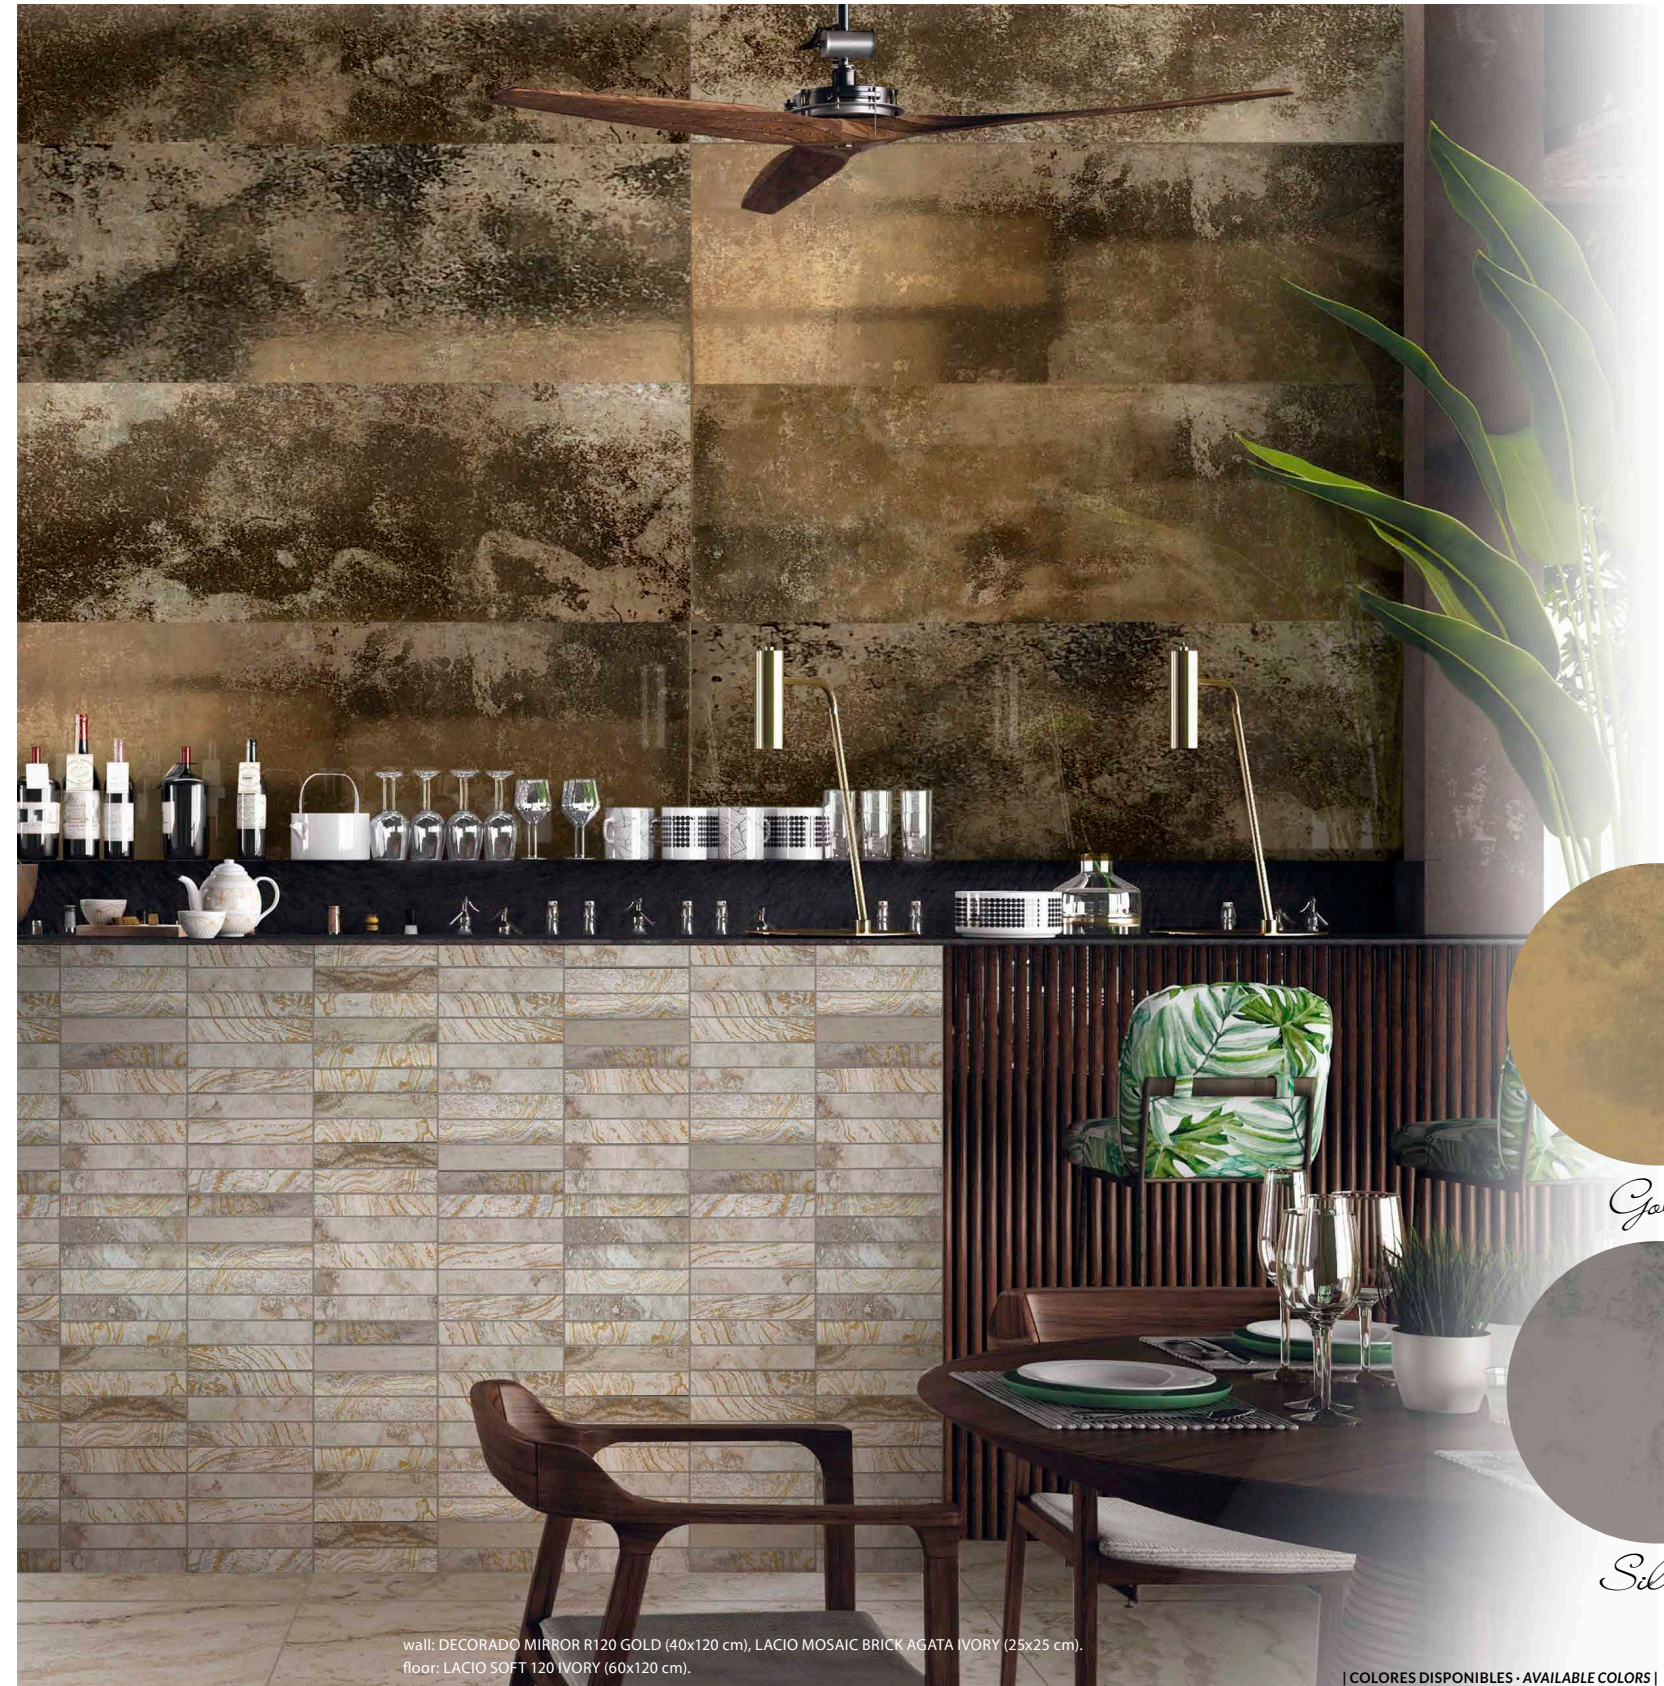

wall: DECORADO MIRROR R120 GOLD (40x120 cm), LACIO MOSAIC BRICK AGATA IVORY (25x25 cm).
floor: LACIO SOFT 120 IVORY (60x120 cm).

| COLORES DISPONIBLES · AVAILABLE COLORS |

MIRROR_{collection}