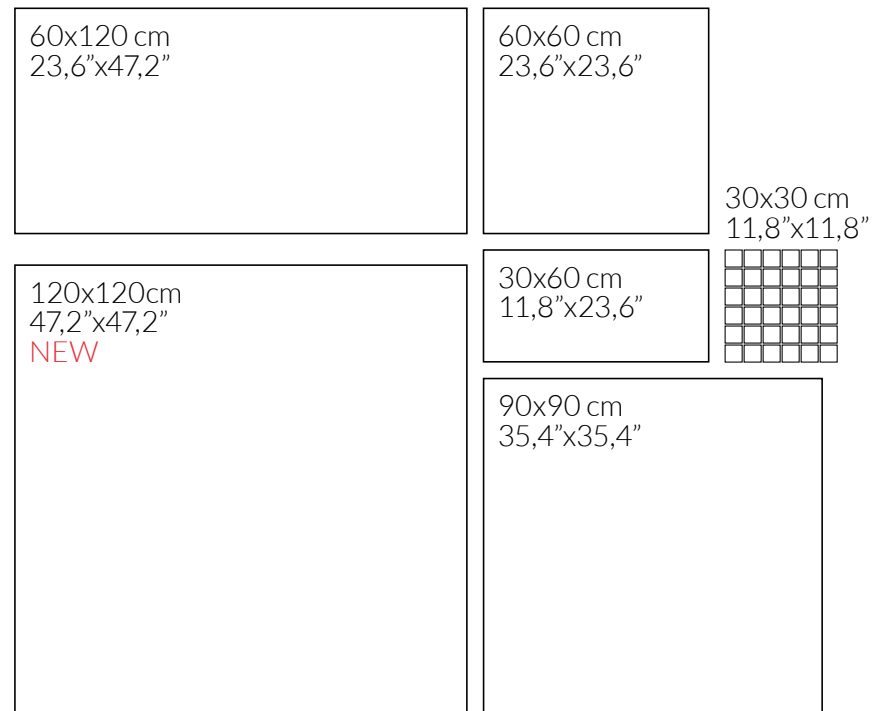

FORMATOS DISPONIBLES AVAILABLE FORMATS	ACABADO NATURAL NATURAL FINISH	ACABADO ANTIDESLIZANTE SLIP RESISTANCE FINISH
120x120 cm · 47,2"x47,2"	SHELLSTONE 120x120 | B09	---
90x90 cm · 35,4"x35,4"	SHELLSTONE 9090 | B50	SHELLSTONE DRY 9090 | B51
60x120 cm · 23,6"x47,2"	SHELLSTONE 120 | B85	SHELLSTONE DRY 120 | B86
60x60 cm · 23,6"x23,6"	SHELLSTONE 60 | B35	SHELLSTONE DRY 60 | B36
30x60 cm · 11,8"x23,6"	SHELLSTONE 3060 | B35	SHELLSTONE DRY 3060 | B36
30x30 cm · 11,8"x11,8"	MOSAICO SHELLSTONE TS | P70 	---

Nº DISEÑOS POR FORMATO · Nº DESIGNS BY FORMAT: | 120x120: 7 | 90x90: 11 | 60x120: 12 | 60x60: 20 | 30x60: 40 |

| PORCELÁNICO · PORCELAIN | RECTIFICADO · RECTIFIED | DESTONIFICADO V2 · DESTONIFIED V2 |

SHELLSTONE_{collection}