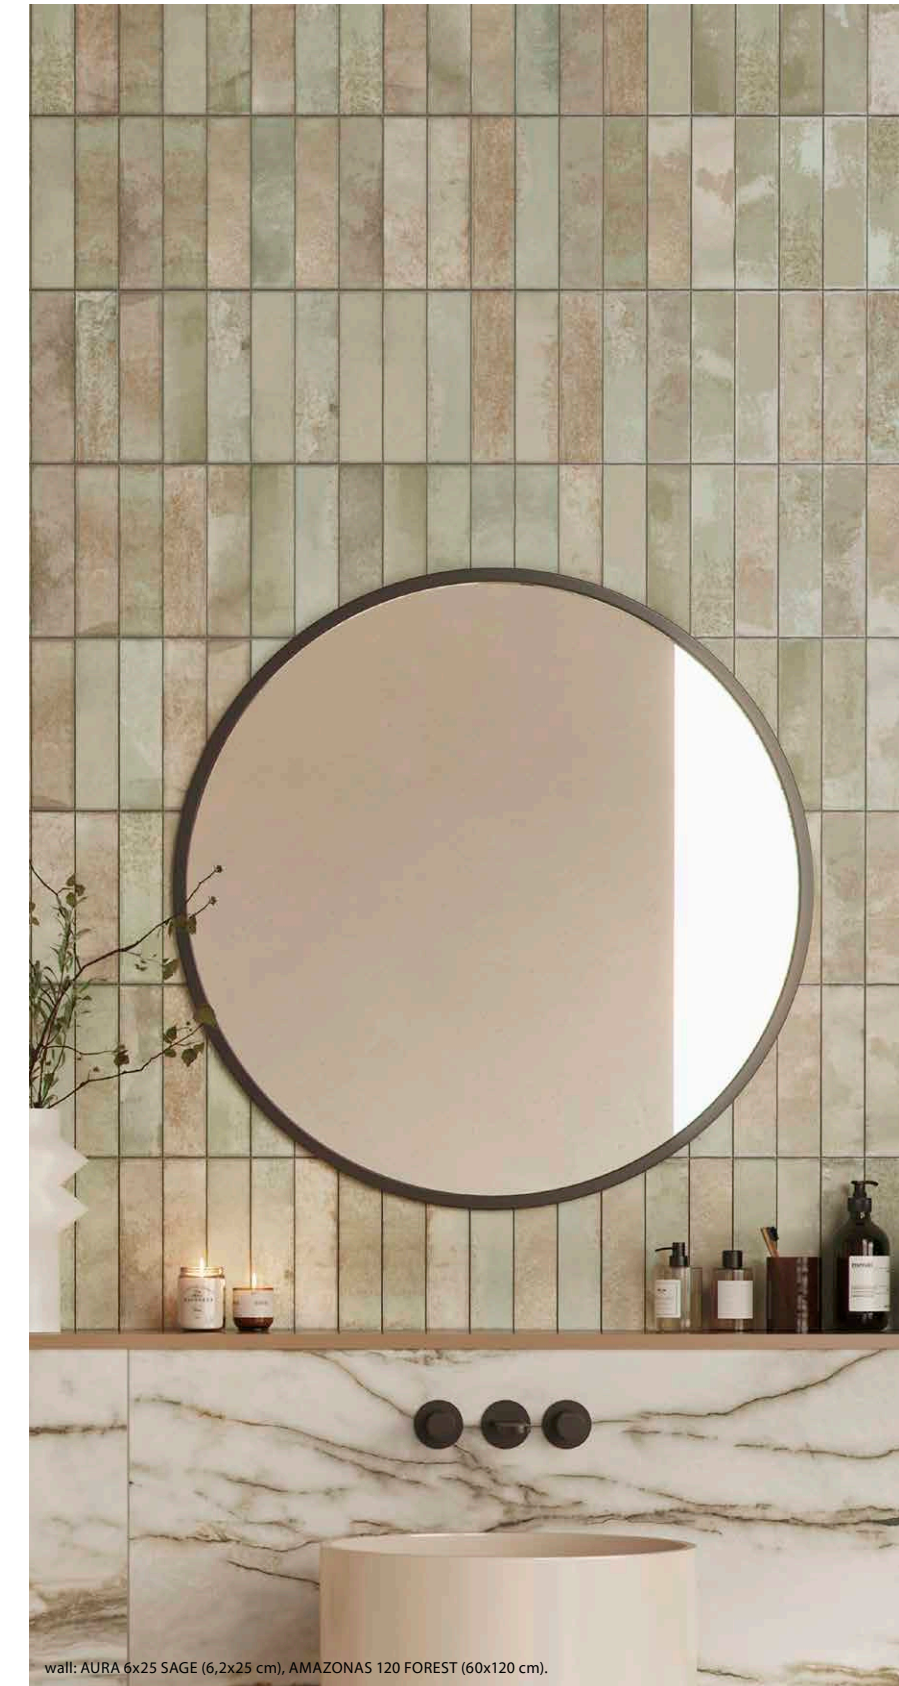

GARNET

DECORADO AURA 6x25 | 6,2x25 cm | 007

SAGE

CORAL

wall: AURA 6x25 CLAY (6,2x25 cm).

wall: AURA 6x25 SAGE (6,2x25 cm), AMAZONAS 120 FOREST (60x120 cm).

AURA collection

ONZA
BY AZTECA