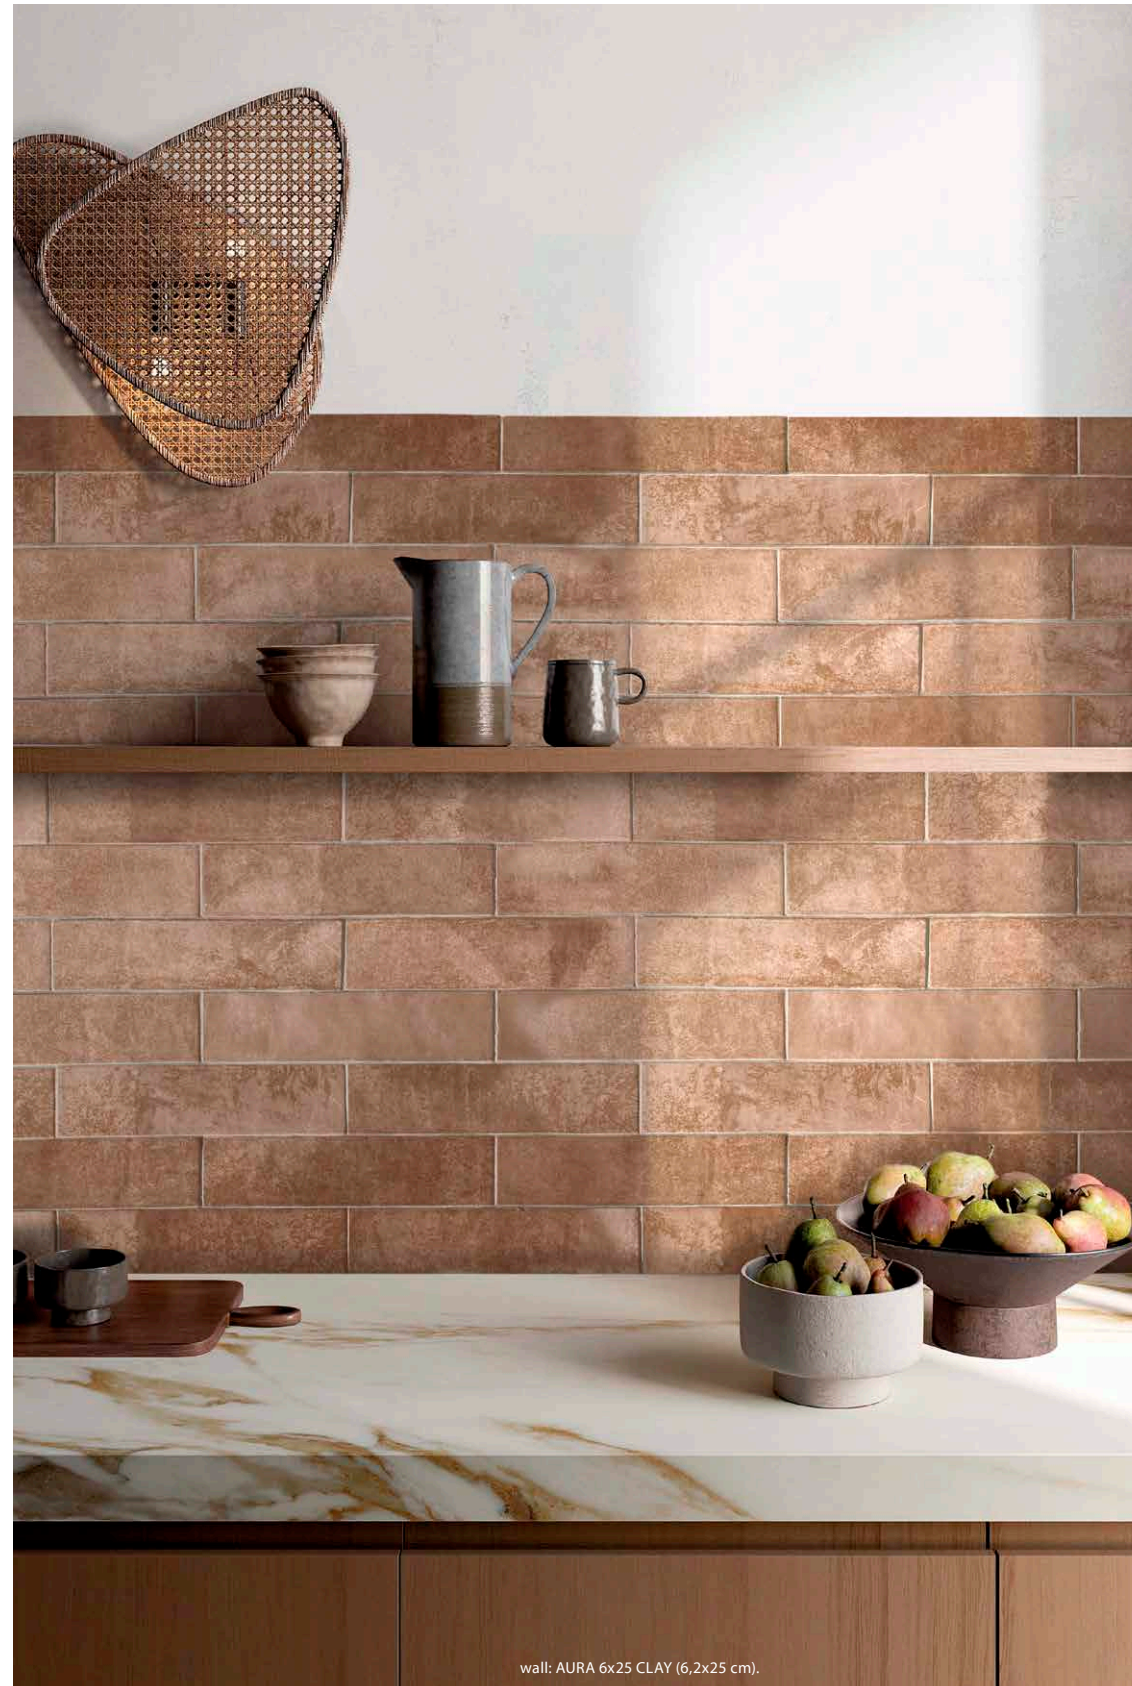

GARNET

DECORADO AURA 6x25 | 6,2x25 cm | 007

SAGE

CORAL

wall: AURA 6x25 CLAY (6,2x25 cm).

wall: AURA 6x25 SAGE (6,2x25 cm), AMAZONAS 120 FOREST (60x120 cm).

AURA collection

ONZA
BY AZTECA