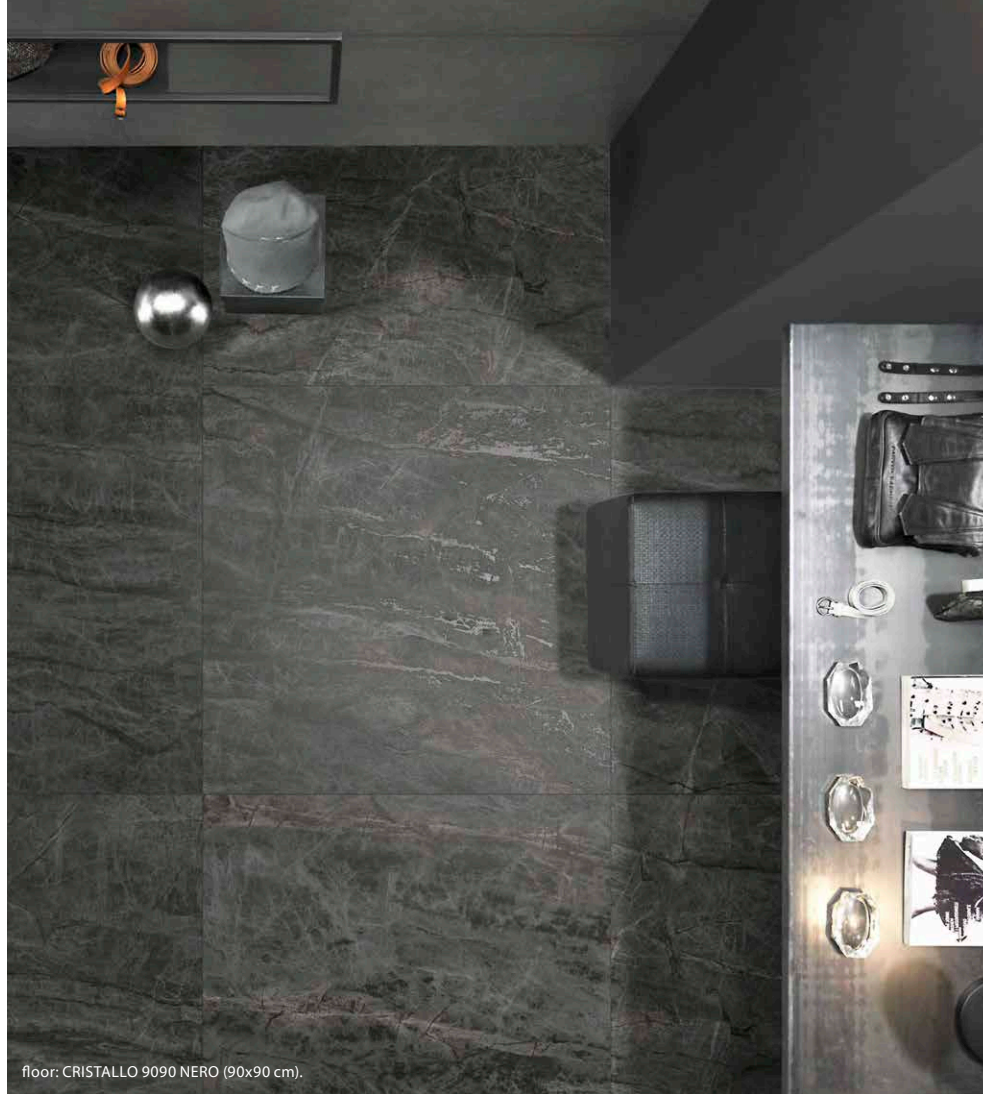

FORMATOS DISPONIBLES AVAILABLE FORMATS	ACABADO NATURAL NATURAL FINISH	ACABADO LAPADO BRILLO GLOSSY LAPATTO FINISH
90x90 cm · 35,4"x35,4"	CRISTALLO 9090 | B50	---
60x120 cm · 23,6"x47,2"	CRISTALLO 120 | B85	CRISTALLO LUX 120 | B83 DECORADO 2 HABANA | P94
TAMAÑO DEL LIENZO: DOS LIENZOS 120x280 cm · GRAPHIC CHART SIZE: TWO GRAPHIC CHARTS 47,2"x110,2"		

| PORCELÁNICO · PORCELAIN | RECTIFICADO · RECTIFIED | DESTONIFICADO V2 · DESTONIFIED V2 |

CRISTALLO collection