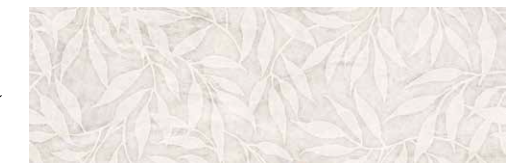

wall: VICHY R90 CREMA (30x90 cm), DECORADO LAURIER R90 CREMA (30x90 cm), LEGNO R90 TRAIL ROVERE (30x90 cm).
floor: VICHY LUX 60 CREMA (60x60 cm), LEGNO 20 ROVERE (19,4x120 cm).

GRIS

| PIEZAS DECORATIVAS · DECORATIVE PIECES |

Decorado Laurier