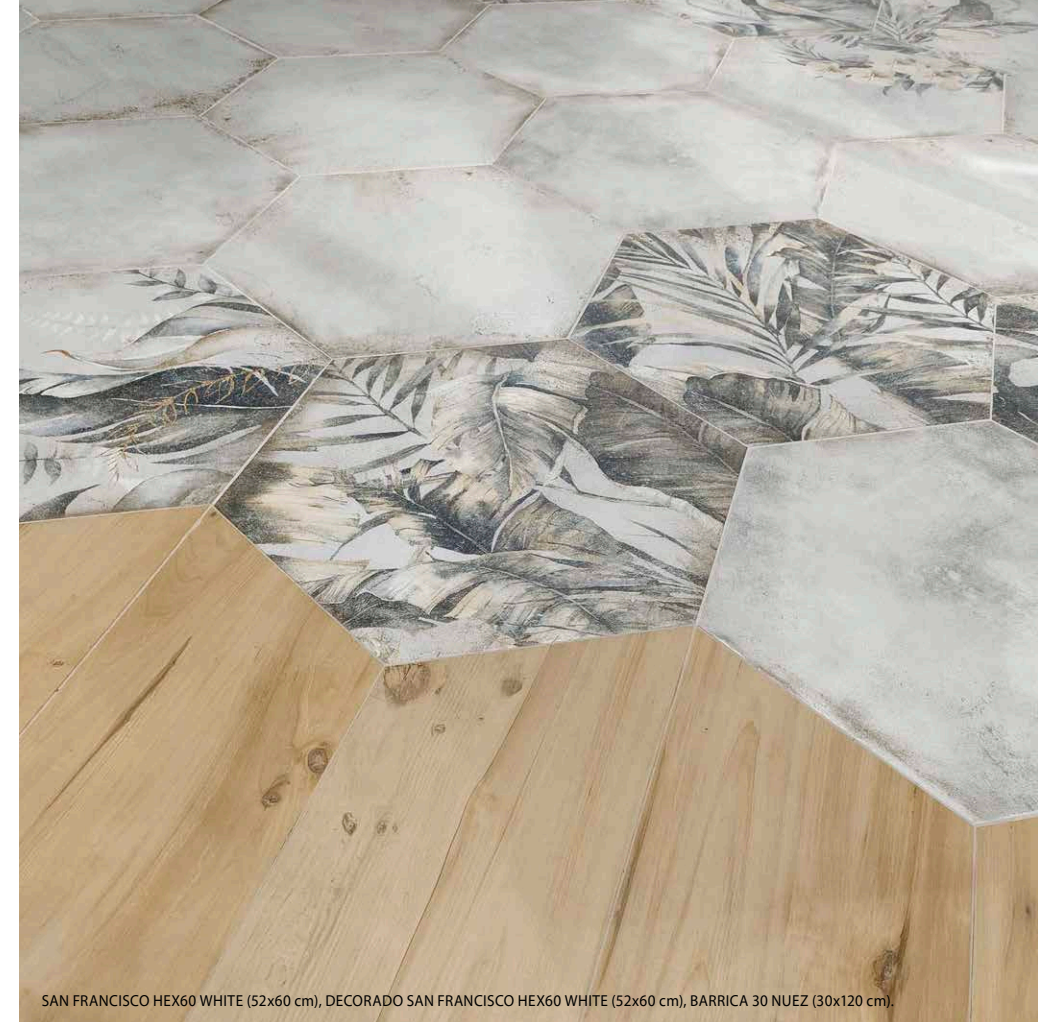

SAN FRANCISCO HEX60 WHITE (52x60 cm), DECORADO SAN FRANCISCO HEX60 WHITE (52x60 cm), BARRICA 30 NUEZ (30x120 cm).