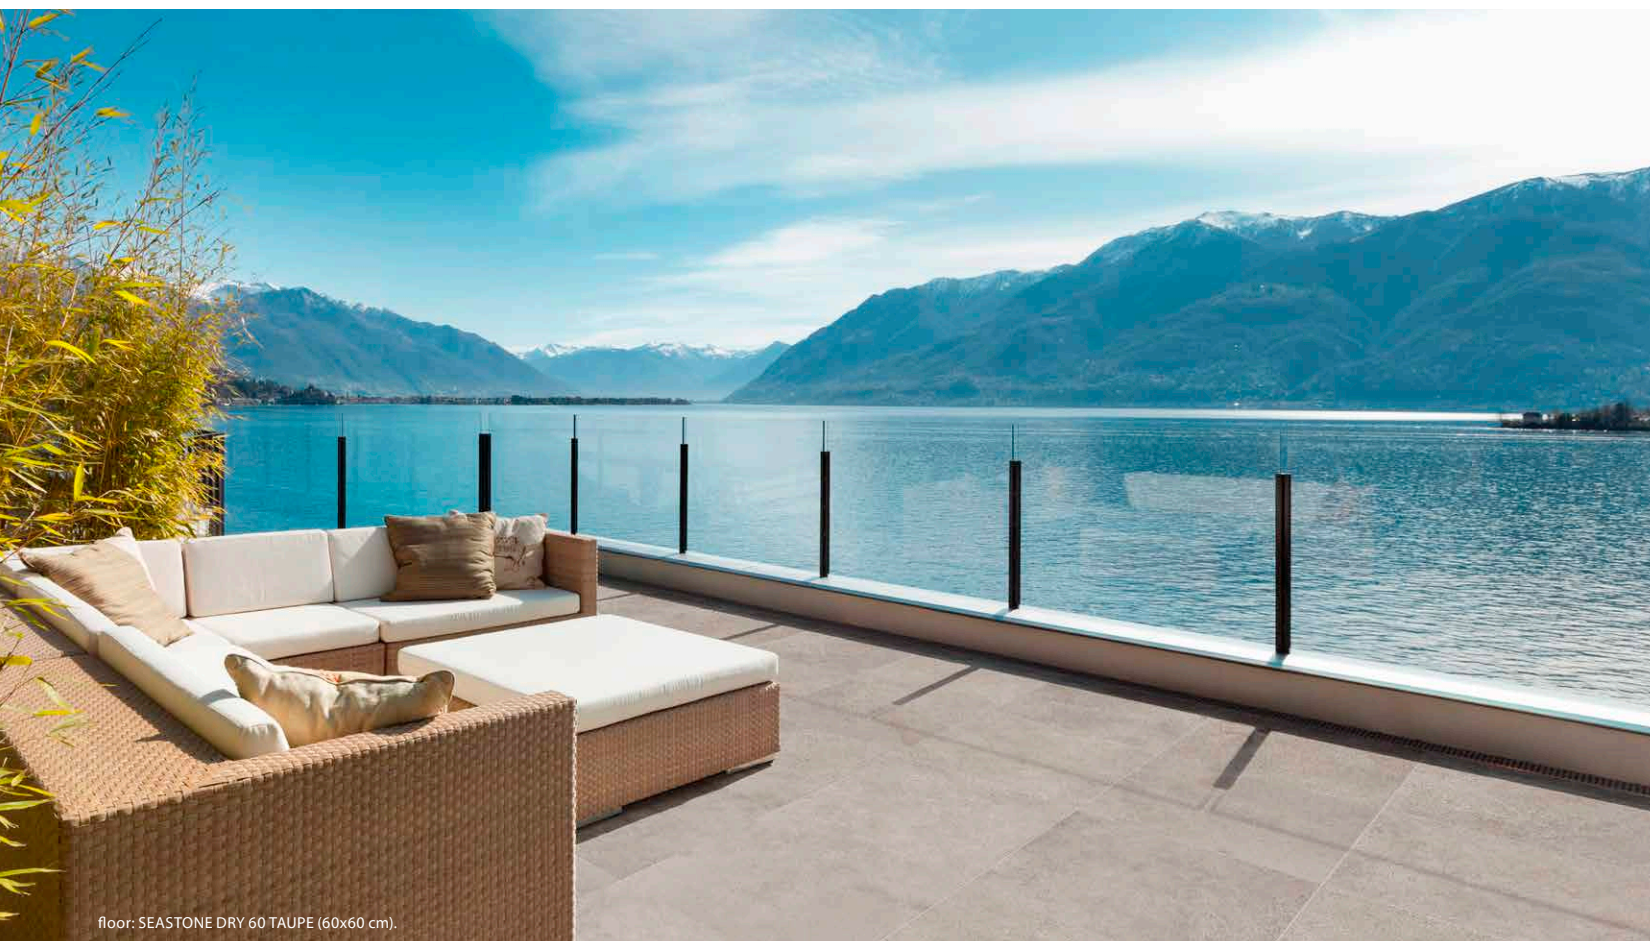

TAUPE

WHITE

GREY

GRAPHITE

| COLORES DISPONIBLES · AVAILABLE COLORS |

wall: SEASTONE 120 WHITE Y GREY (60x120 cm).
floor: SEASTONE 120 GREY (60x120 cm).

floor: SEASTONE DRY 60 TAÚPE (60x60 cm).

wall: SEASTONE 120 WHITE Y GRAPHITE (60x120 cm).
floor: SEASTONE 120 GREY (60x120 cm).