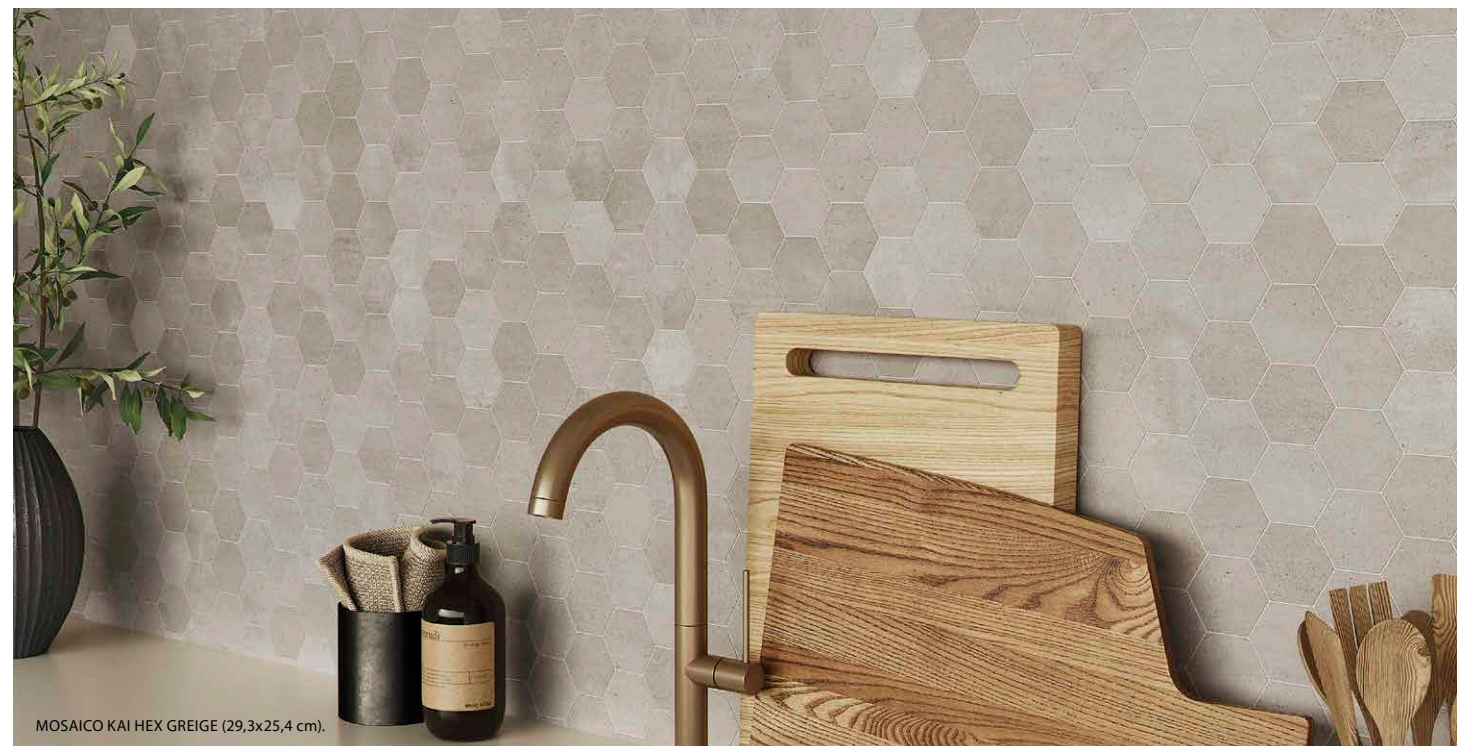

MOSAICO KAI HEX GREIGE (29,3x25,4 cm).