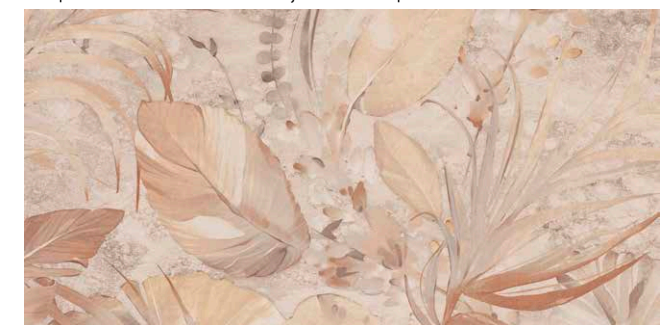

| PIEZAS DECORATIVAS · DECORATIVE PIECES |

DECORADO LILY SOFT 120 | 60x120 cm | B80

Cinco piezas diferentes. Unidad de venta: 1 caja. - Five different pieces. Sales unit: 1 box.

ARENA