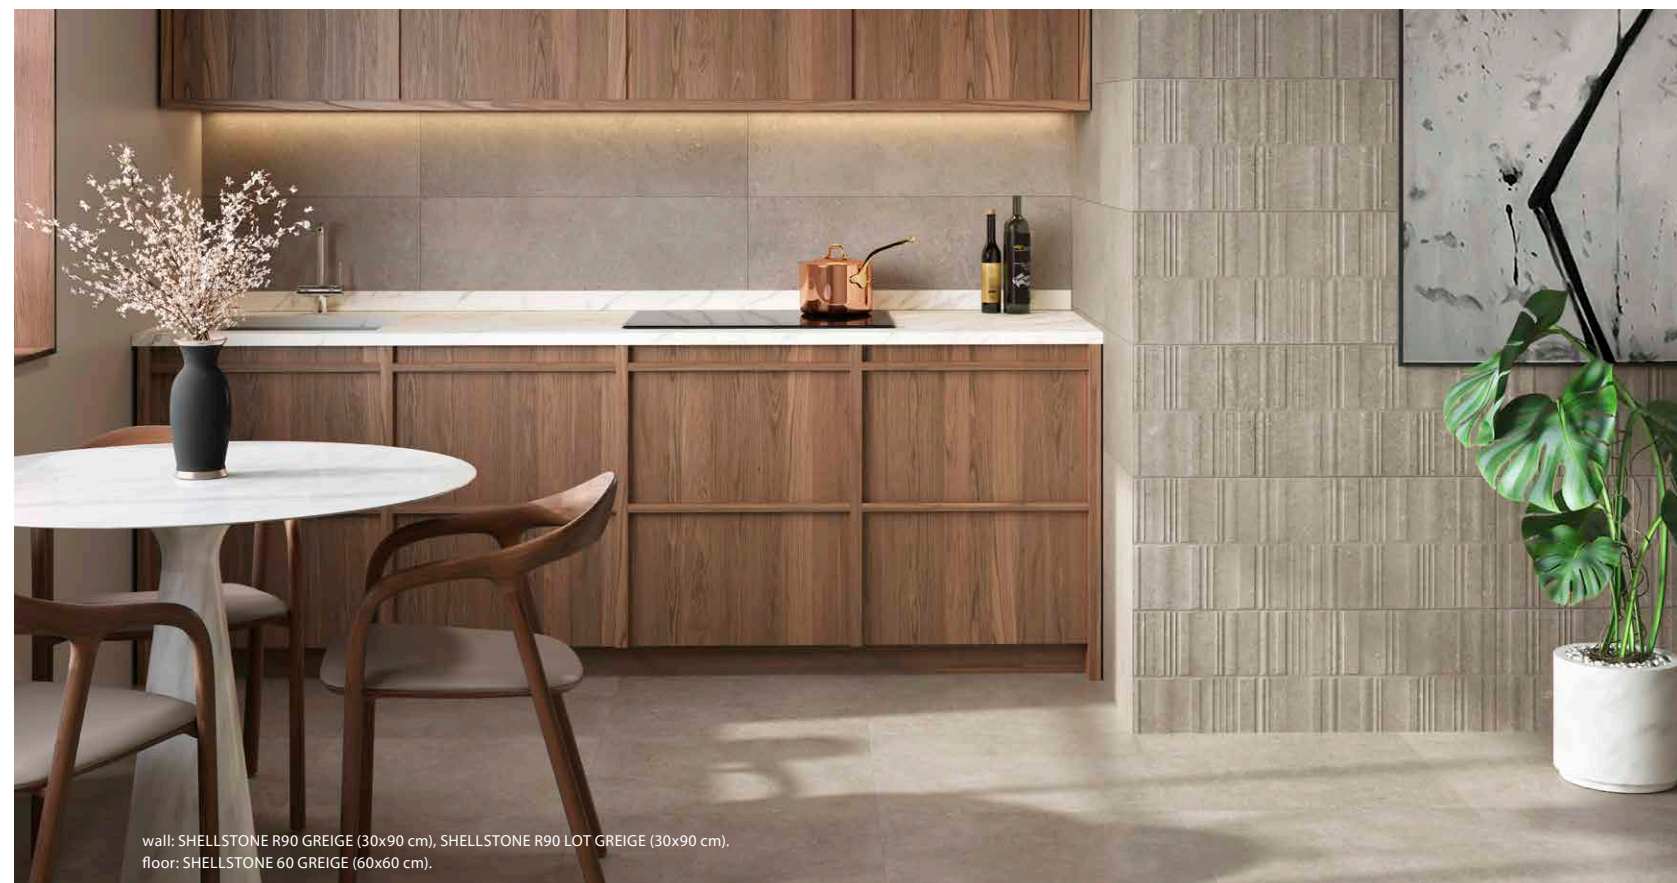

wall: DECORADO COZY R90 (30x90 cm), SHELLSTONE R90 WHITE Y GREY (30x90 cm).
floor: SHELLSTONE 60 GREY (60x60 cm).

wall: SHELLSTONE R90 GREIGE (30x90 cm), SHELLSTONE R90 LOT GREIGE (30x90 cm).
floor: SHELLSTONE 60 GREIGE (60x60 cm).