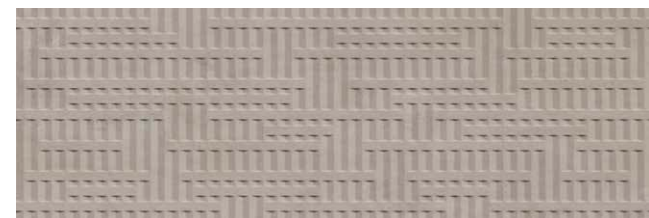

KAI collection

| PASTA BLANCA · WHITE BODY | RECTIFICADO · RECTIFIED | DESTONIFICADO V2 · DESTONIFIED V2 |

| ESCALA DE LA GRÁFICA 1/2 - GRAPHIC SCALE 1/2 |

DECORADO KRONOS R3060 RECT. | 30x60 cm | **B69**

Cinco piezas diferentes. Unidad de venta: 1 caja.
Five different pieces. Sales unit: 1 box.

GREIGE

PEARL

ASH

40x120 cm
15,7"x47,2"

30x60 cm
11,8"x23,6"

FORMATOS DISPONIBLES AVAILABLE FORMATS	ACABADO MATE · MATT FINISH
40x120 cm · 15,7"x47,2"	
	KAI R120 | B94
	DECORADO KRONOS R120 | B99
	DECORADO KAROL R120 | B95
30x60 cm · 11,8"x23,6"	KAI R120 KROSS | B95
	KAI R3060 RECT. | B65 DECORADO KRONOS R3060 RECT. | B69
Nº DISEÑOS POR FORMATO · Nº DESIGNS BY FORMAT: | 40x120: 6 | 30x60: 7 |	

KAI R120 KROSS | 40x120 cm | **B95**

GREIGE

PEARL

ASH

DECORADO KAROL R120 | 40x120 cm | **B95**

Tres piezas diferentes. Unidad de venta: 1 caja. - Three different pieces. Sales unit: 1 box.

GREIGE

PEARL

ASH

DECORADO KRONOS R120 | 40x120 cm | **B99**

Cuatro piezas diferentes. Unidad de venta: 1 caja. - Four different pieces. Sales unit: 1 box.

GREIGE

PEARL

ASH

GREIGE PEARL ASH

| COLORES DISPONIBLES · AVAILABLE COLORS |