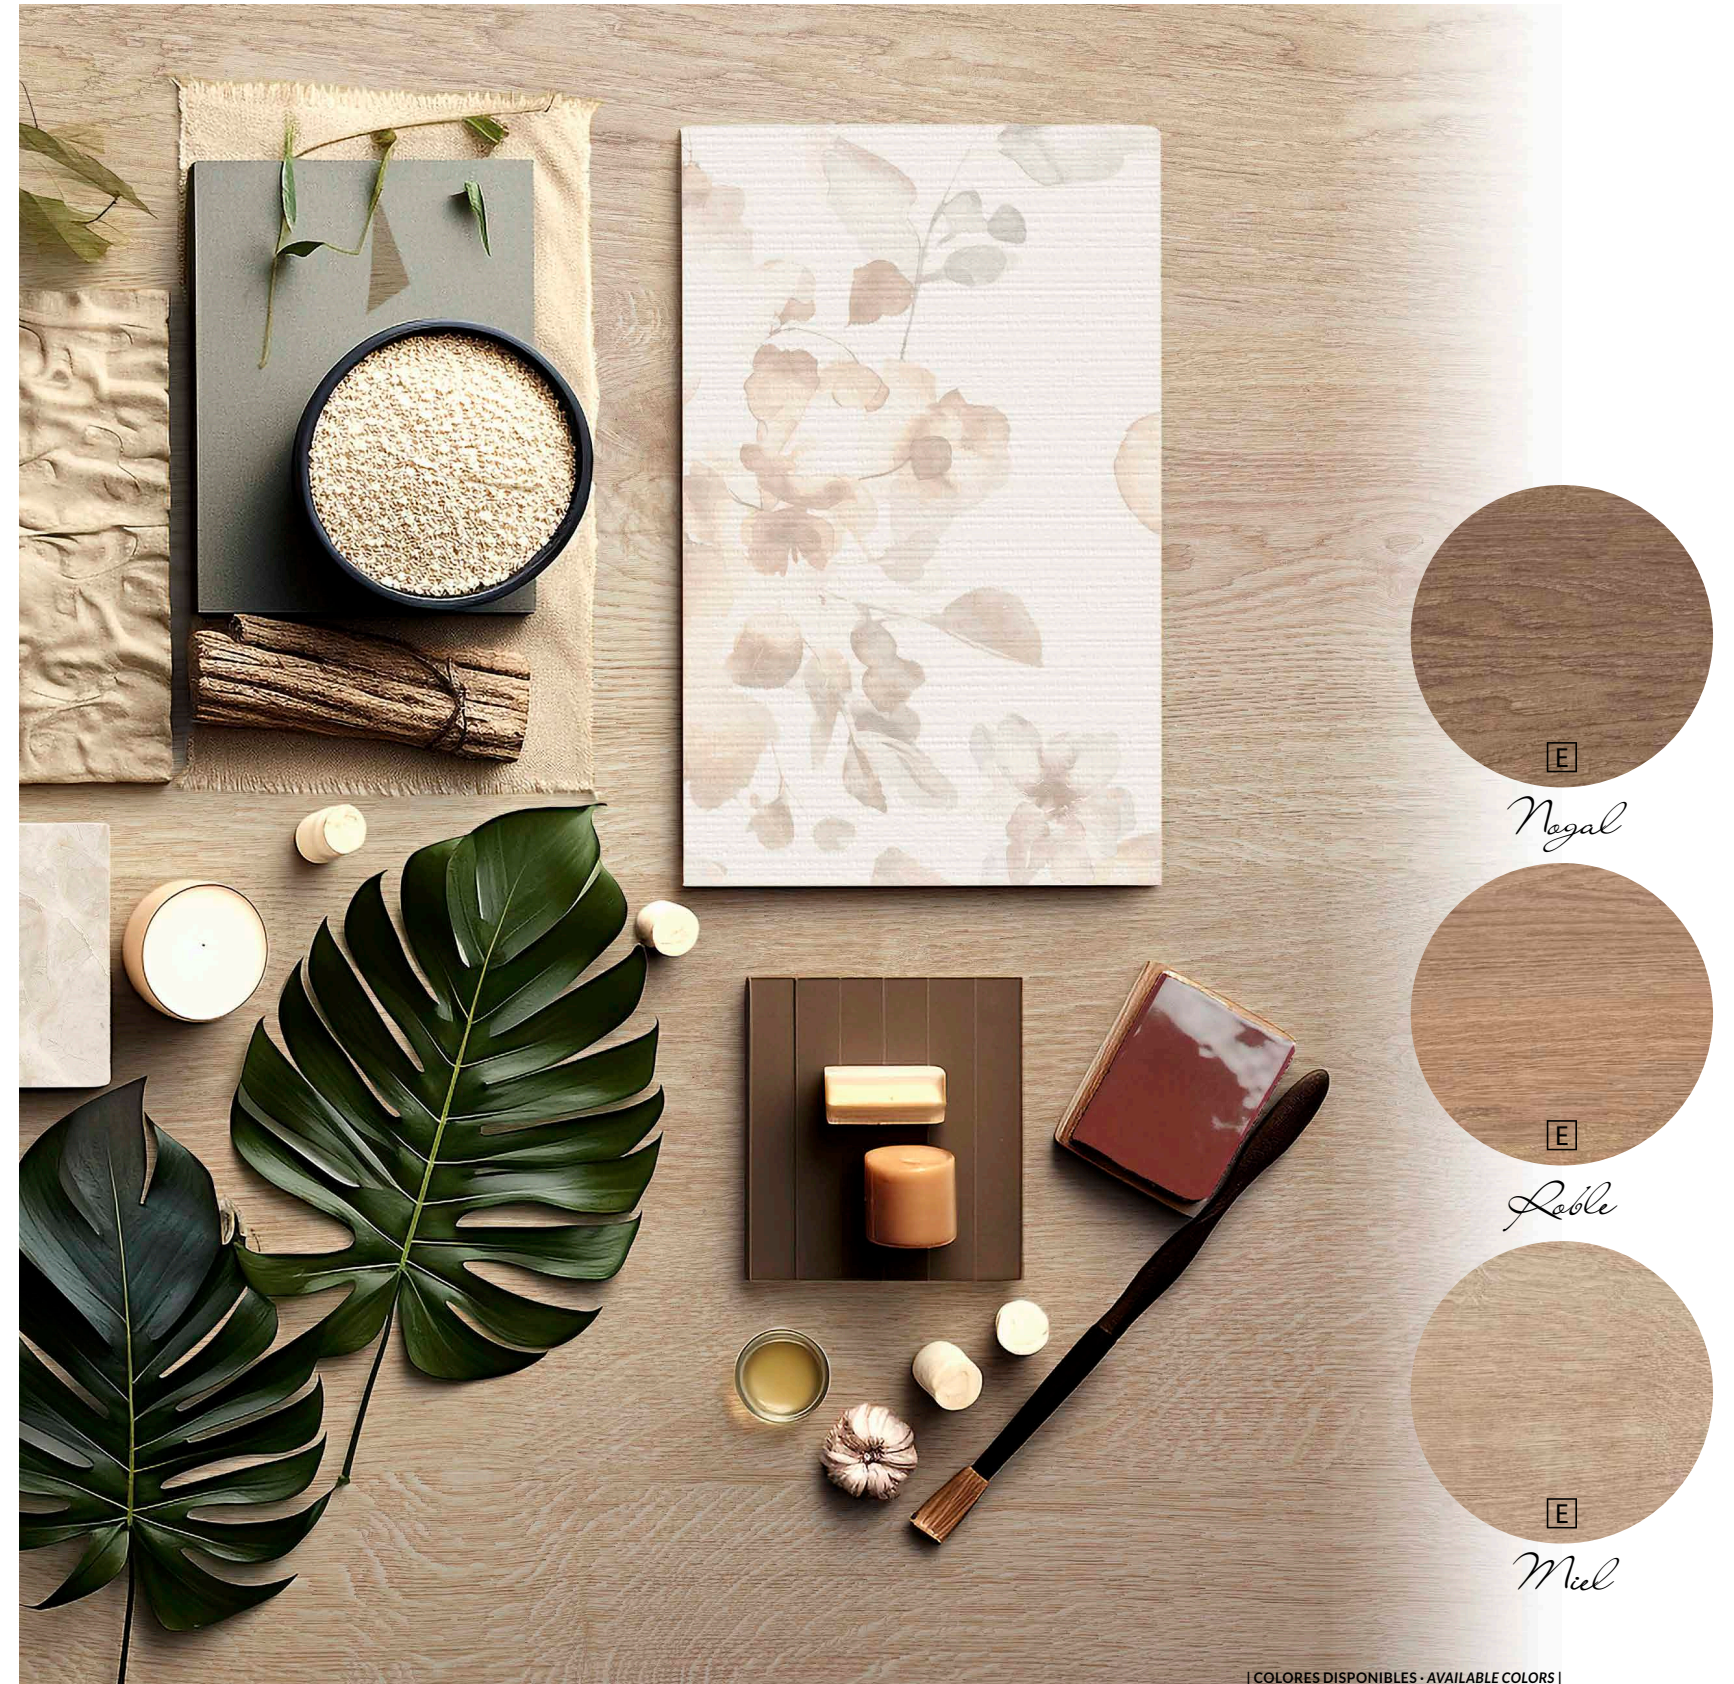

NEBRASKA HEX60 JENGA | 52x60 cm | B14

NEBRASKA_{collection}

| COLORES DISPONIBLES · AVAILABLE COLORS |