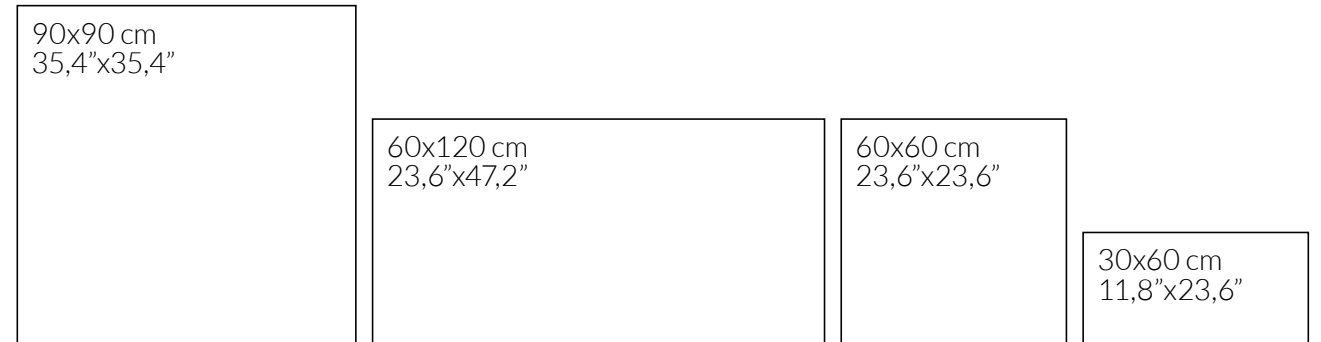

FORMATOS DISPONIBLES AVAILABLE FORMATS	ACABADO NATURAL · NATURAL FINISH 	ACABADO ANTIDESLIZANTE · SLIP RESISTANCE FINISH
90x90 cm · 35,4" x 35,4"	DISTRICT 9090 | B50	DISTRICT DRY 9090 | B51 (sand, ash)
60x120 cm · 23,6" x 47,2"	DISTRICT 120 | B85	DISTRICT DRY 120 | B86 (sand, ash)
60x60 cm · 23,6" x 23,6"	DISTRICT 60 | B35	DISTRICT DRY 60 | B36 (sand, ash)
30x60 cm · 11,8" x 23,6"	DISTRICT 3060 | B35	---

TAMAÑO DEL LIENZO: DOS LIENZOS 133x360 cm · GRAPHIC CHART SIZE: TWO GRAPHIC CHARTS 52,4" x 141,7"