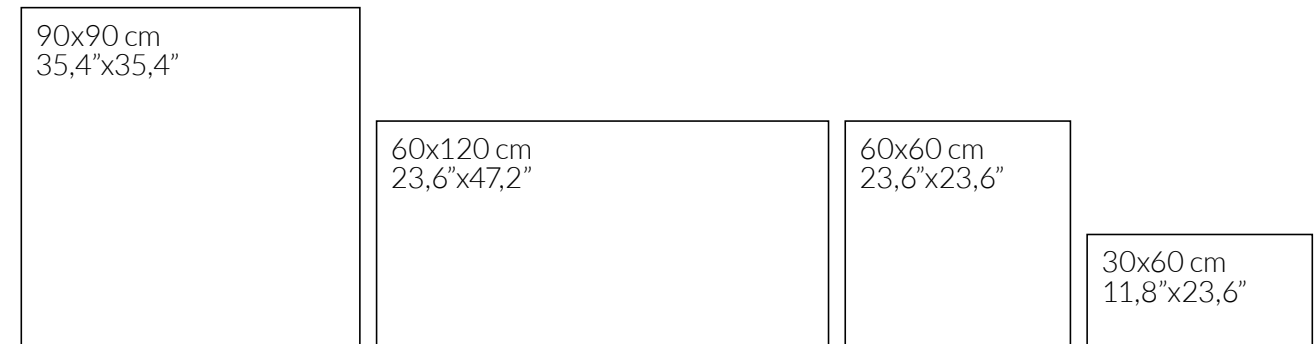

FORMATOS DISPONIBLES AVAILABLE FORMATS	ACABADO NATURAL · NATURAL FINISH 	ACABADO ANTIDESLIZANTE · SLIP RESISTANCE FINISH
90x90 cm · 35,4" x 35,4"	STREET 9090 | B50	STREET DRY 9090 | B51 (sand, ash)
60x120 cm · 23,6" x 47,2"	STREET 120 | B85	STREET DRY 120 | B86 (sand, ash)
60x60 cm · 23,6" x 23,6"	STREET 60 | B35	STREET DRY 60 | B36 (sand, ash)
30x60 cm · 11,8" x 23,6"	STREET 3060 | B35	---

TAMAÑO DEL LIENZO: DOS LIENZOS 133x360 cm · GRAPHIC CHART SIZE: TWO GRAPHIC CHARTS 52,4" x 141,7"