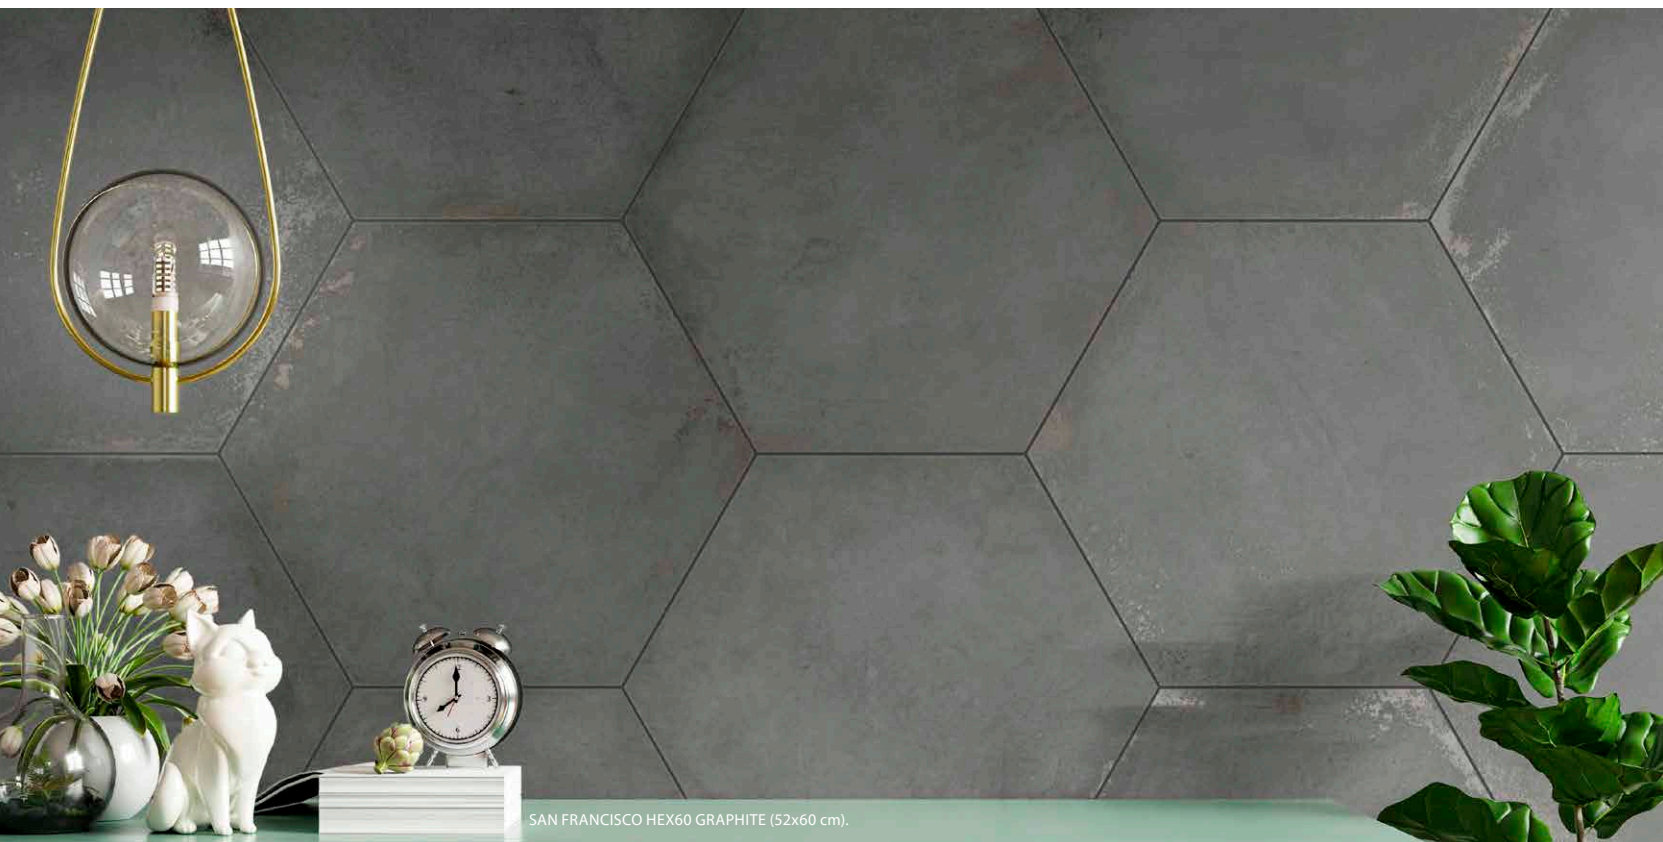

SAN FRANCISCO HEX60 GRAPHITE (52x60 cm).