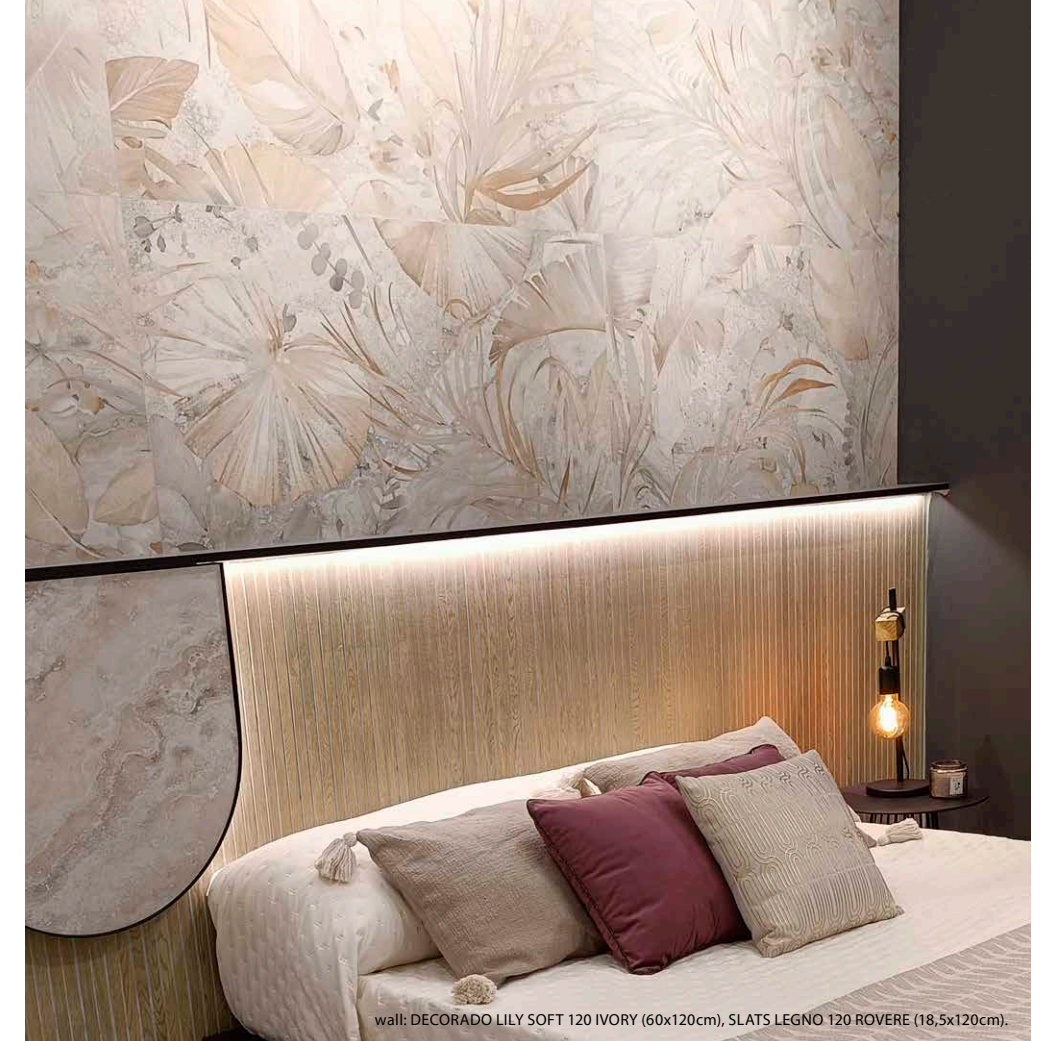

ARENA

IVORY

COLORES DISPONIBLES · AVAILABLE COLORS!

wall: LACIO SOFT 120 IVORY (60x120cm), DECORADO LILY SOFT 120 IVORY (60x120cm), TIVOLI SOFT 120 KIDDLE IVORY (60x120cm).
floor: LACIO SOFT 120 IVORY (60x120cm).