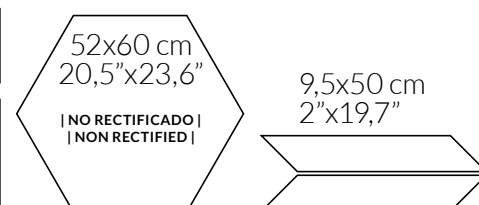

| PORCELÁNICO · PORCELAIN | RECTIFICADO · RECTIFIED | DESTONIFICADO V2 · DESTONIFIED V2 |

NEBRASKA_{collection}