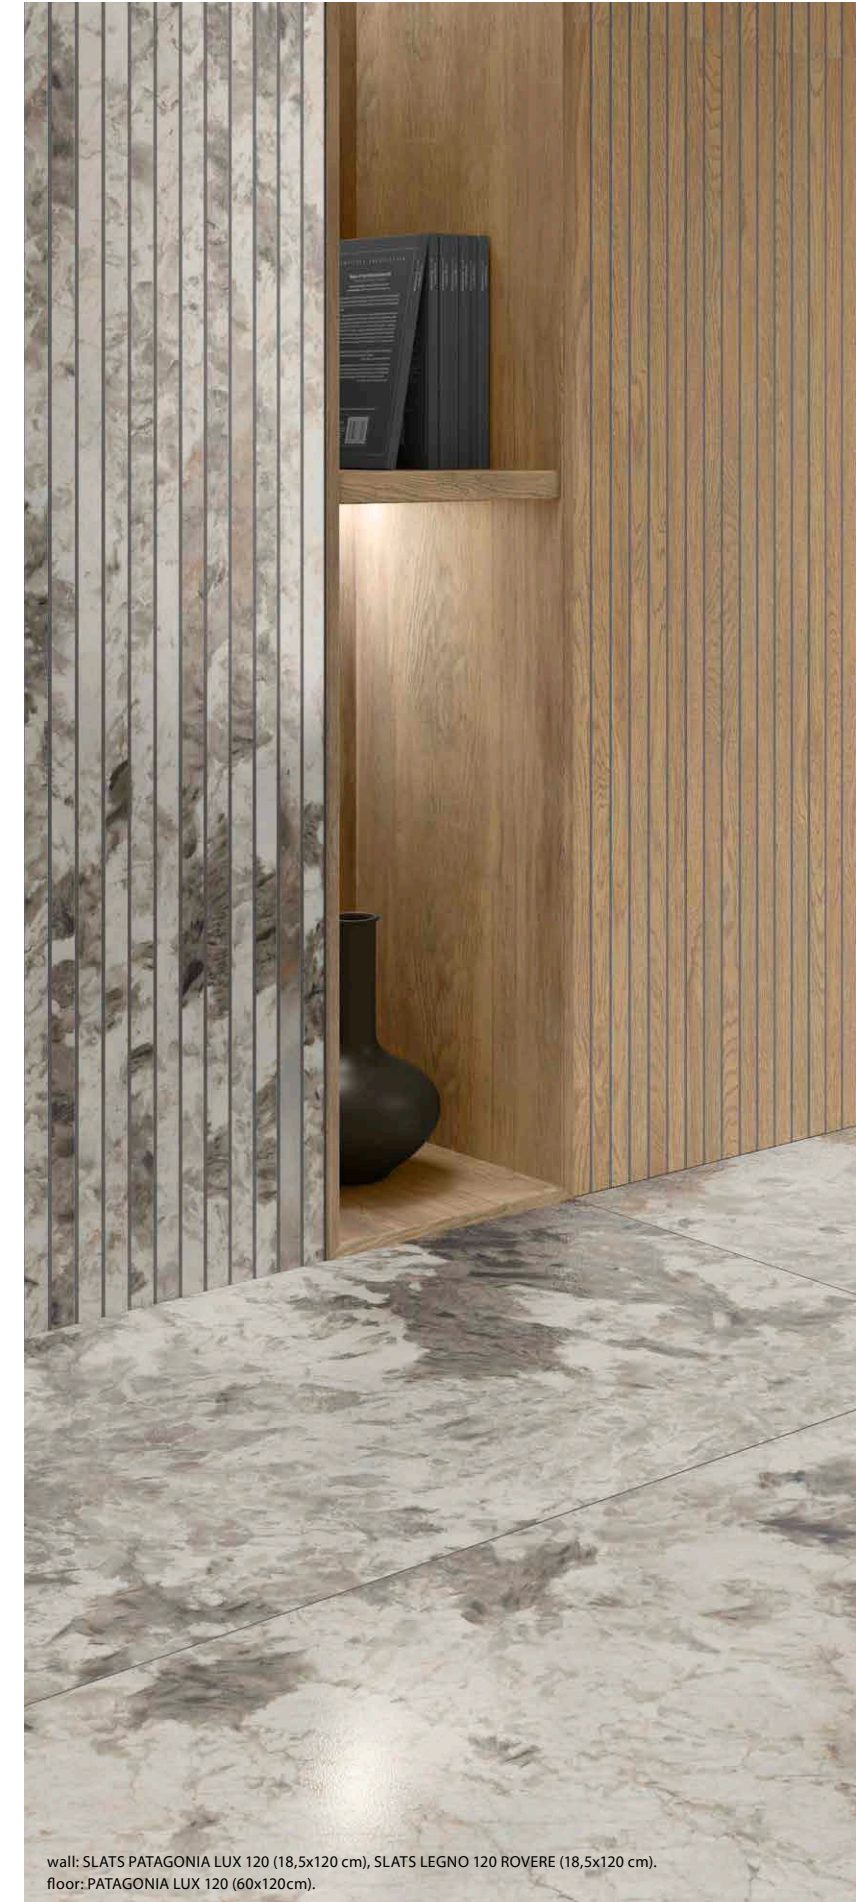

PATAGONIA LUX 120 (60x120cm).

E

COLORES DISPONIBLES - AVAILABLE COLORS

wall: PATAGONIA LUX 120 (60x120cm), BOMBAY LUX 120 (60x120cm), SLATS PATAGONIA LUX 120 (18,5x120 cm), SLATS LEGNO 120 ROVERE (18,5x120 cm).
 floor: PATAGONIA LUX 120 (60x120cm).