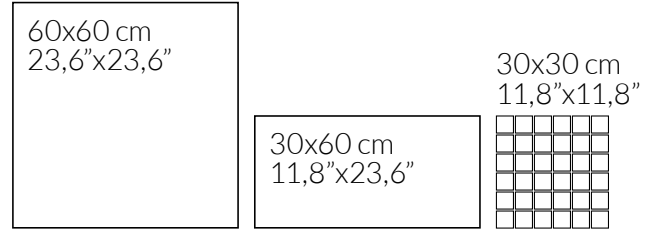

FORMATOS DISPONIBLES AVAILABLE FORMATS	ACABADO LAPADO METALIZADO · METALLIC LAPATTO FINISH
60x60 cm · 23,6" x 23,6"	 10
30x60 cm · 11,8" x 23,6"	SMART LUX 60 | B46 (SMART LUX 60 WHITE | B37)
30x30 cm · 11,8" x 11,8"	MOSAICO SMART LUX T5 | P71 (MOSAICO SMART LUX T5 WHITE | P60)