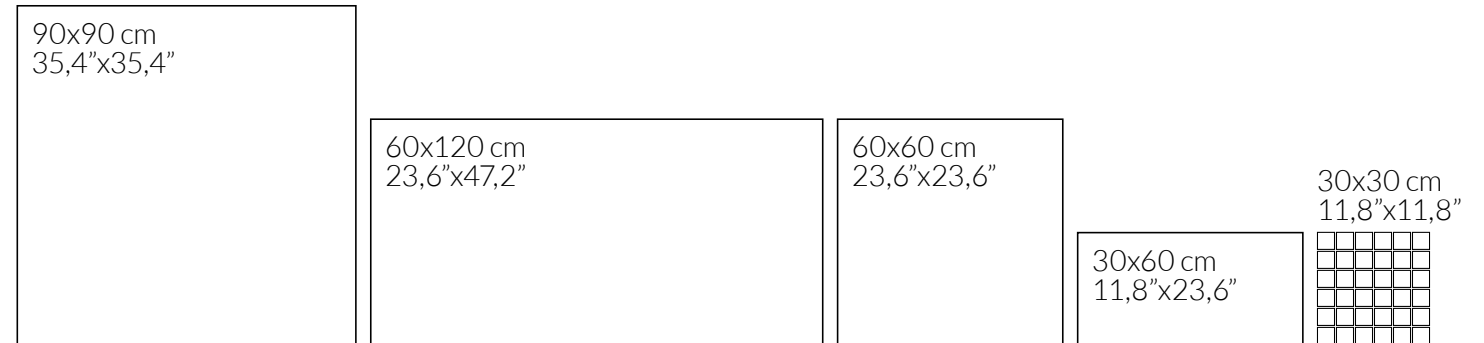

FORMATOS DISPONIBLES AVAILABLE FORMATS	ACABADO NATURAL NATURAL FINISH 	ACABADO ANTIDESLIZANTE SLIP RESISTANCE FINISH 	ACABADO LAPADO BRILLO GLOSSY LAPATTO FINISH
90x90 cm · 35,4" x 35,4"	STUDIO 9090 | B50	STUDIO DRY 9090 | B51 (cream, white, ash)	---
60x120 cm · 23,6" x 47,2"	STUDIO 120 | B85	STUDIO DRY 120 | B86	STUDIO LUX 120 | B83
60x60 cm · 23,6" x 23,6"	STUDIO 60 | B35	STUDIO DRY 60 | B36	STUDIO LUX 60 | B37
30x60 cm · 11,8" x 23,6"	STUDIO 3060 | B35	STUDIO DRY 3060 | B36	STUDIO LUX 3060 | B37
30x30 cm · 11,8" x 11,8"	MOSAICO STUDIO T5 | P70 	---	---
TAMAÑO DEL LIENZO: 175x340 cm · GRAPHIC CHART SIZE: 68,9" x 133,9"