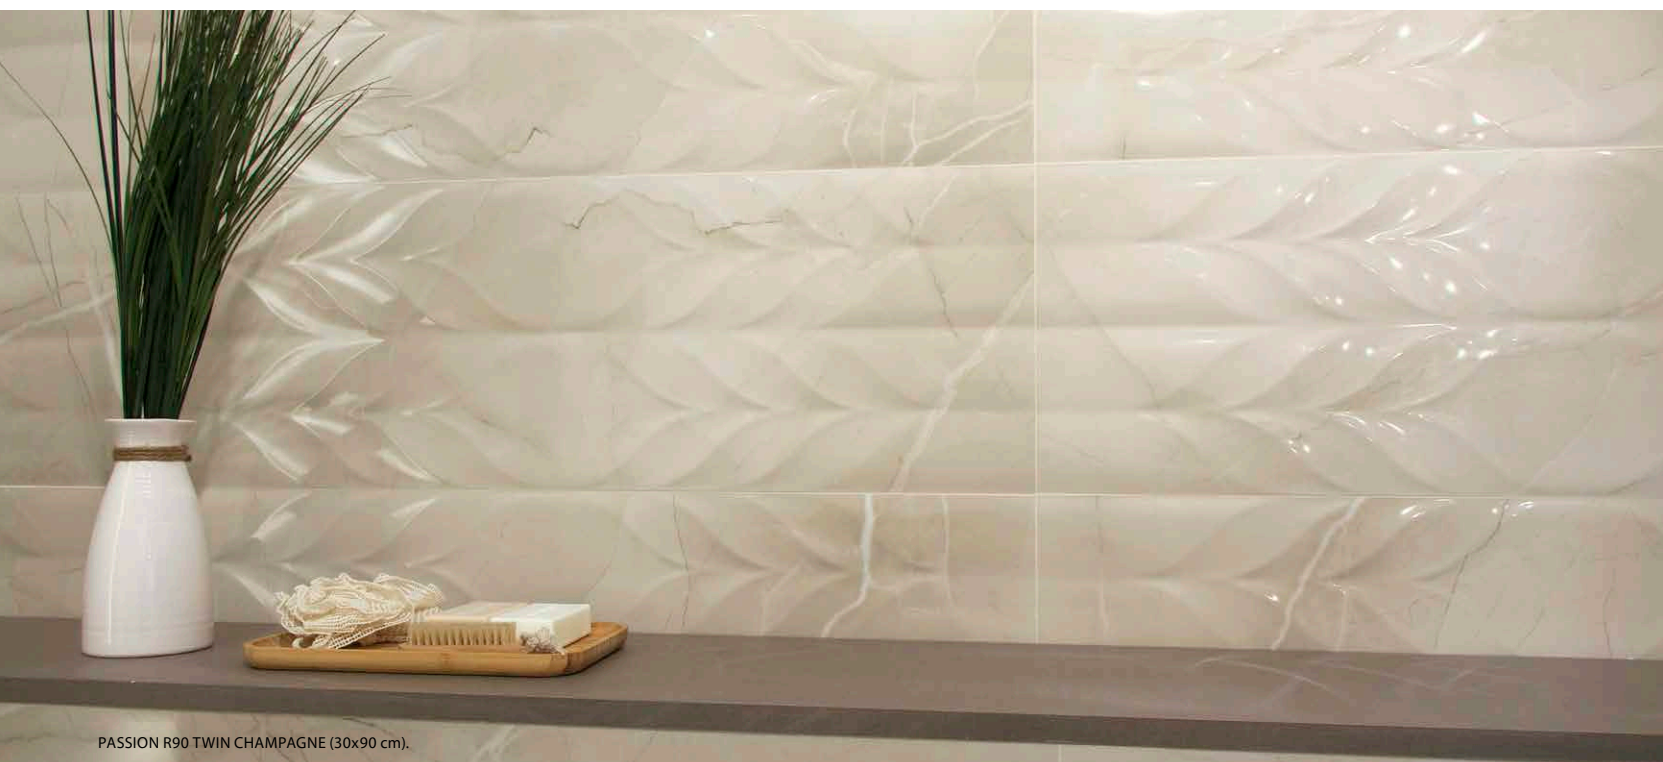

PASSION R90 TWIN CHAMPAGNE (30x90 cm).

PASSION collection

| PASTA BLANCA · WHITE BODY | RECTIFICADO · RECTIFIED | DESTONIFICADO V3 · DESTONIFIED V3 |

| PIEZAS DECORATIVAS · DECORATIVE PIECES |

PASSION R90 TWIN | 30x90 cm | B43

TAUPE

CHAMPAGNE

ICE

GREY

DECORADO PASSION R90 | 30x90 cm | P65

SILVER

GOLD

Colocación y mantenimiento de baldosas cerámicas con recubrimiento PVD. Página 308. - Placement and maintenance of ceramic tiles with PVD coating. Page 309.

30x90 cm
11,8"x35,4"

FORMATOS DISPONIBLES AVAILABLE FORMATS	ACABADO BRILLO · GLOSSY FINISH
30x90 cm · 11,8"x35,4"	PASSION R90 | B42
	PASSION R90 TWIN | B43
	DECORADO PASSION R90 | P65
Nº DISEÑOS POR FORMATO · Nº DESIGNS BY FORMAT: | 30x90: 16 |	

TAUPE

CHAMPAGNE

ICE

GREY

COLORES DISPONIBLES · AVAILABLE COLORS