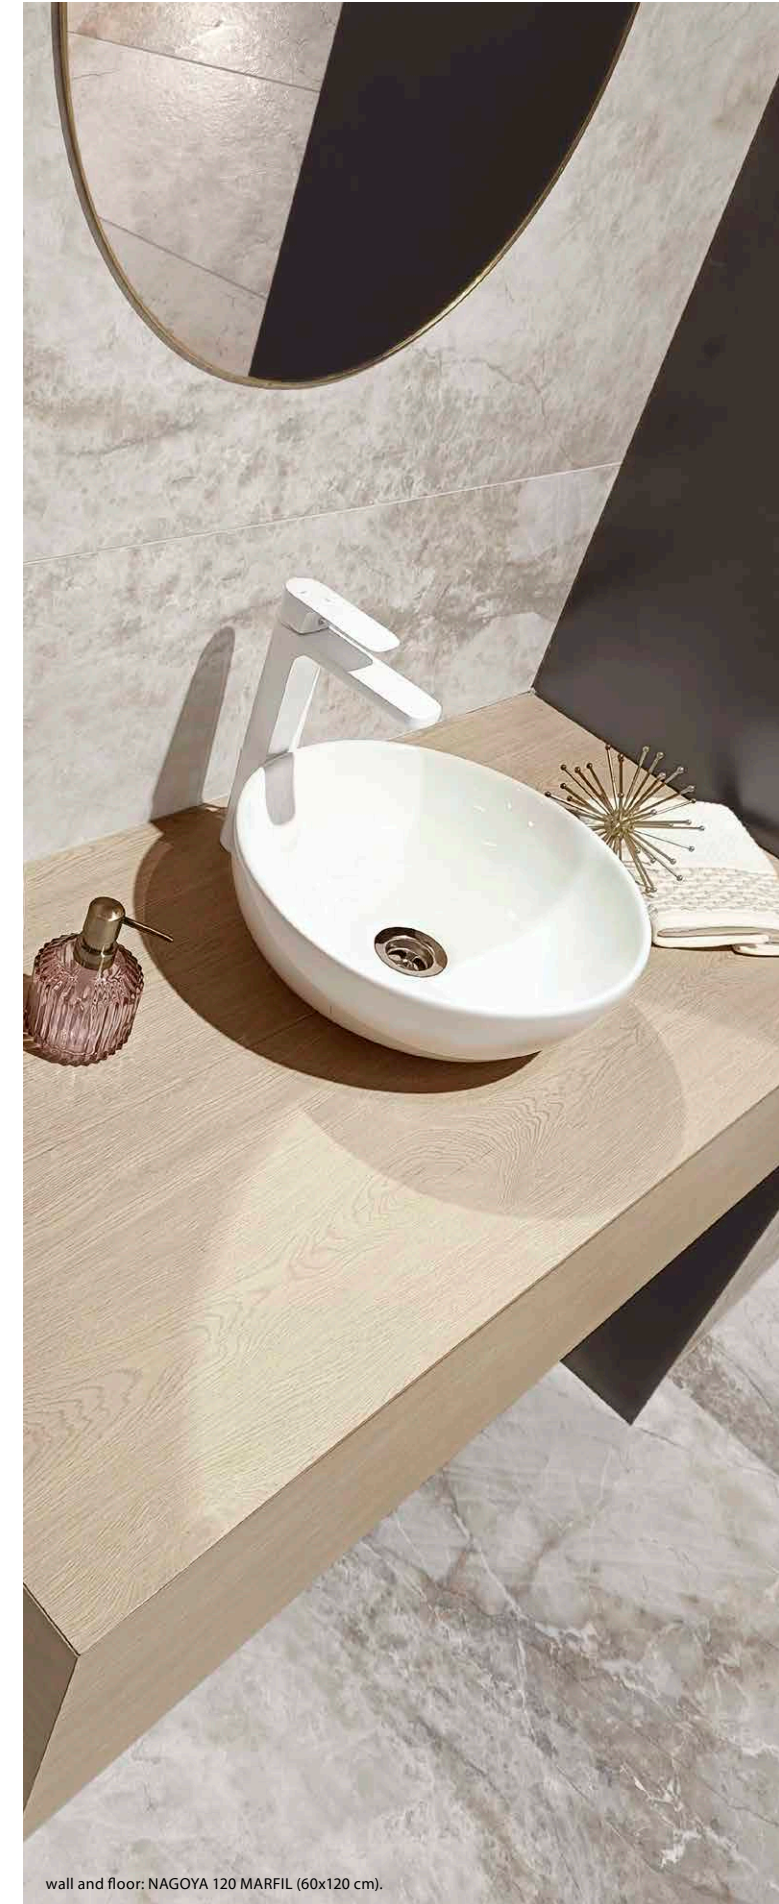

wall and floor: NAGOYA 120 MARFIL (60x120 cm).