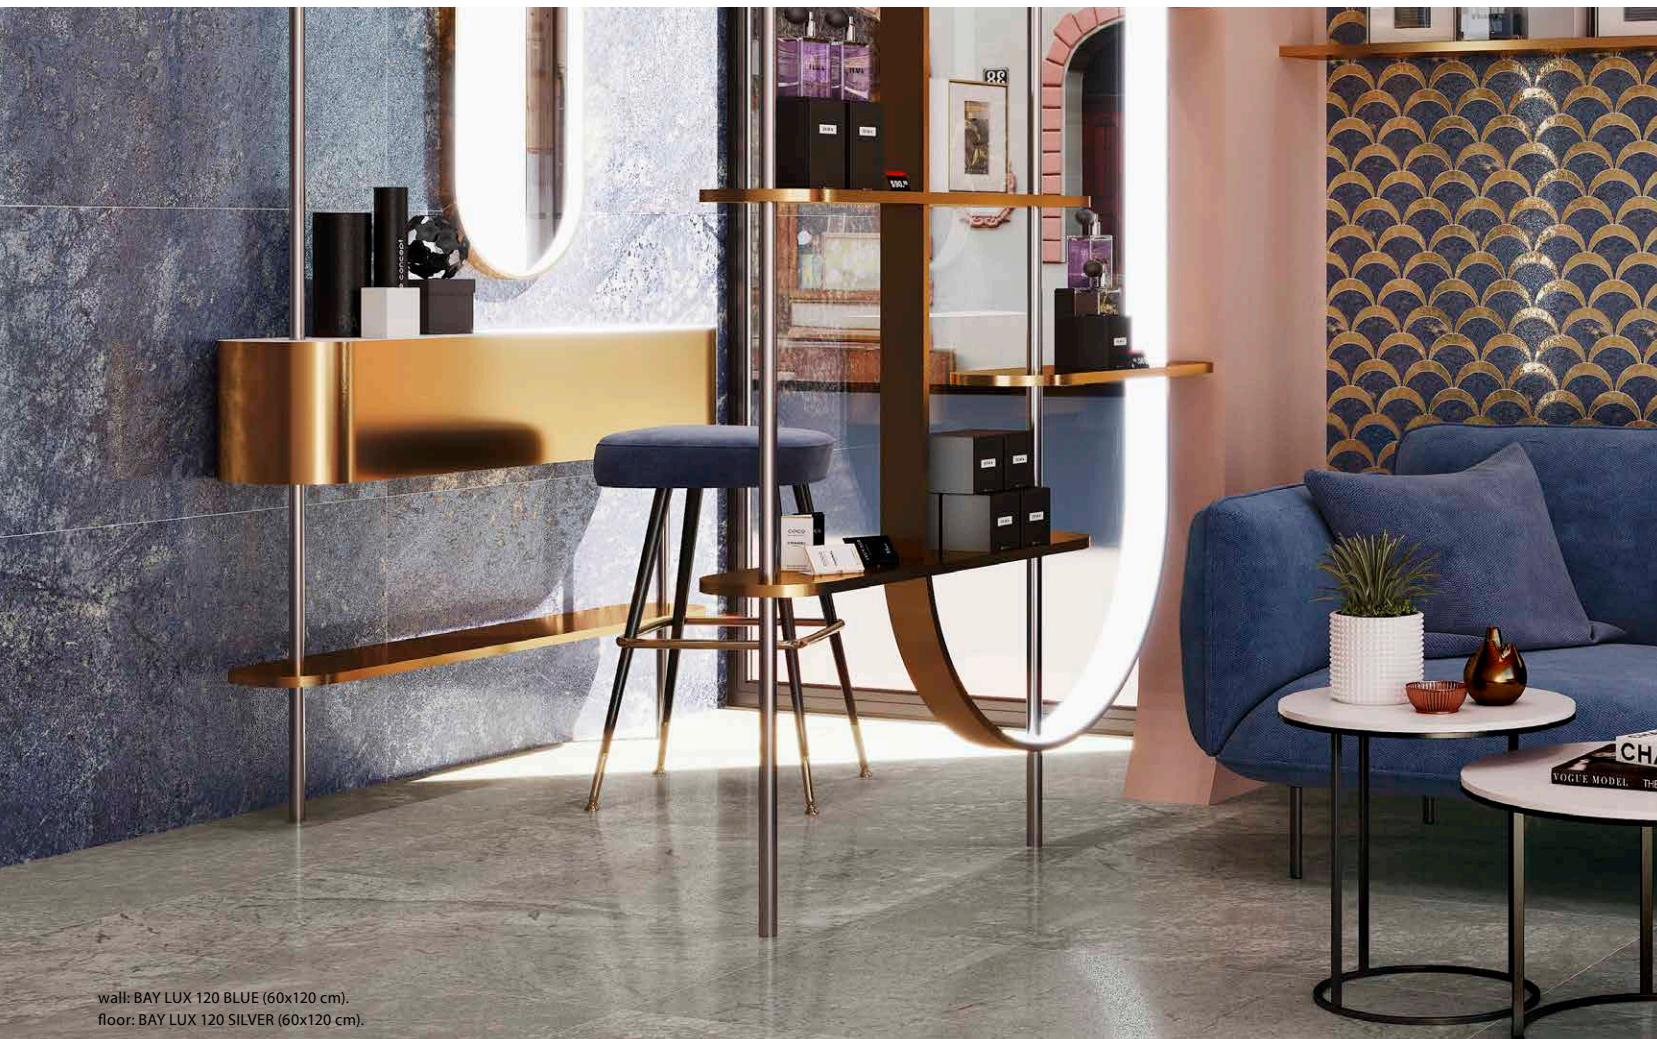

wall: BAY LUX 120 BLUE (60x120 cm).
floor: BAY LUX 120 SILVER (60x120 cm).