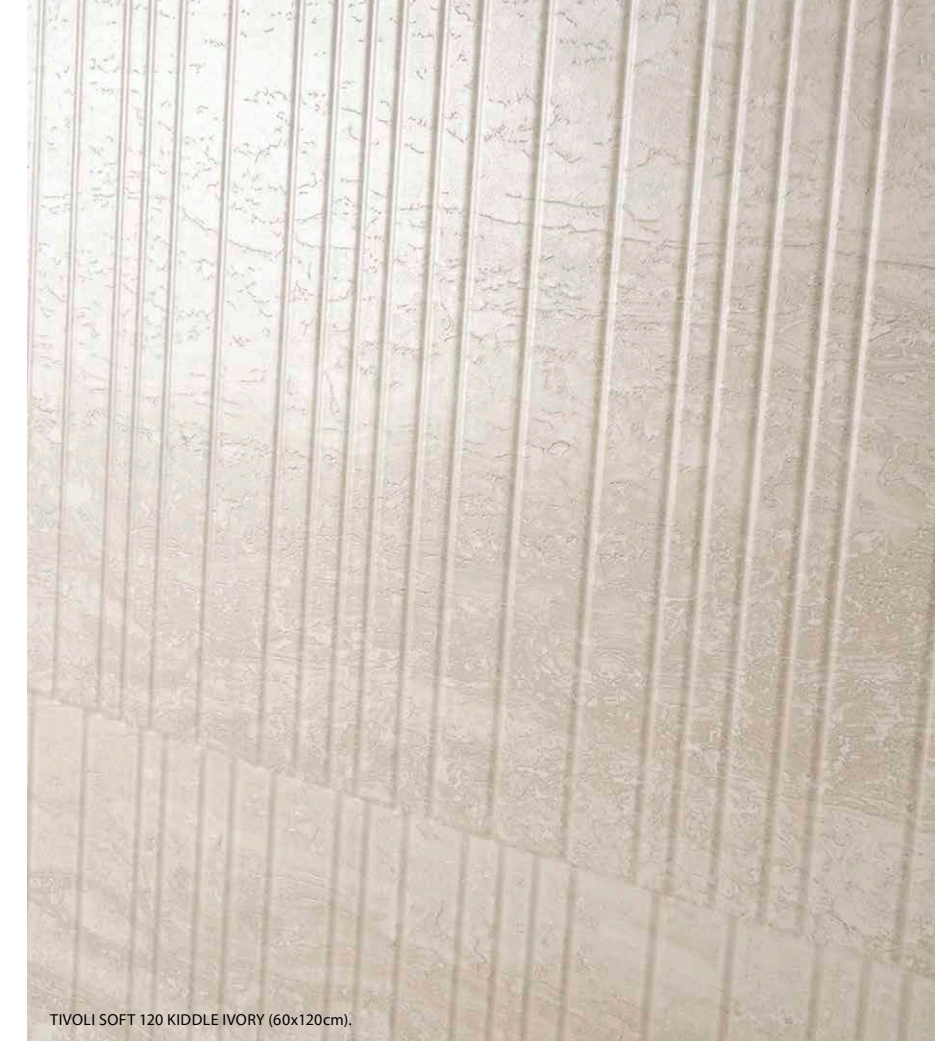

ARENA

IVORY

COLORES DISPONIBLES · AVAILABLE COLORS |

wall: TIVOLI SOFT 120 IVORY Y ARENA (60x120cm), TIVOLI SOFT 120 KIDDLE IVORY (60x120cm), MOSAICO TIVOLI SOFT PICKET ARENA (27,4x29,8cm).
 floor: TIVOLI SOFT 120 ARENA (60x120cm).