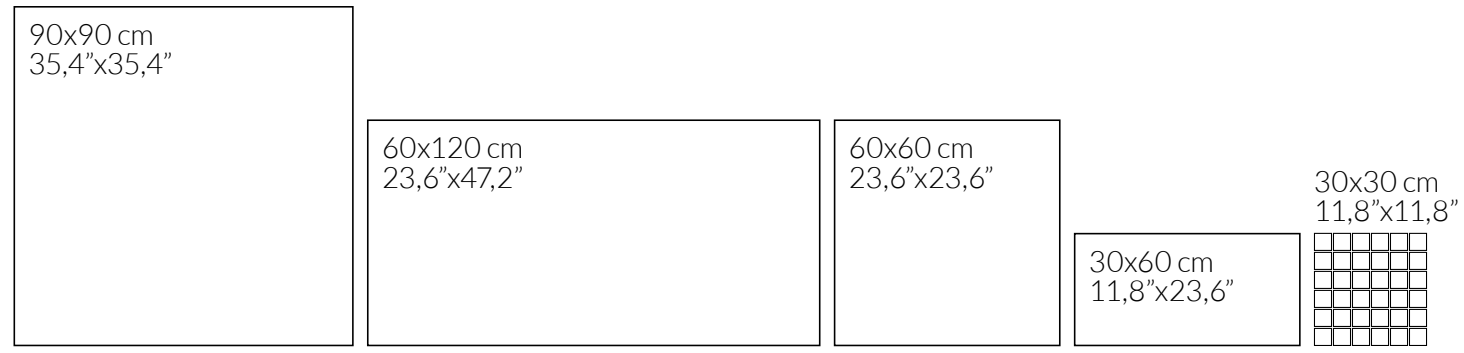

FORMATOS DISPONIBLES AVAILABLE FORMATS	ACABADO NATURAL · NATURAL FINISH	ACABADO ANTIDESLIZANTE · SLIP RESISTANCE FINISH
	 1 >0,42	 3 11 >0,61 >36
90x90 cm · 35,4"x35,4"	SHELLSTONE 9090 | B50	SHELLSTONE DRY 9090 | B51
60x120 cm · 23,6"x47,2"	SHELLSTONE 120 | B85	SHELLSTONE DRY 120 | B86
60x60 cm · 23,6"x23,6"	SHELLSTONE 60 | B35	SHELLSTONE DRY 60 | B36
30x60 cm · 11,8"x23,6"	SHELLSTONE 3060 | B35	SHELLSTONE DRY 3060 | B36
30x30 cm · 11,8"x11,8"	MOSAICO SHELLSTONE T5 | P70 	---

Nº DISEÑOS POR FORMATO · Nº DESIGNS BY FORMAT: | 90x90: 11 | 60x120: 12 | 60x60: 20 | 30x60: 40 |