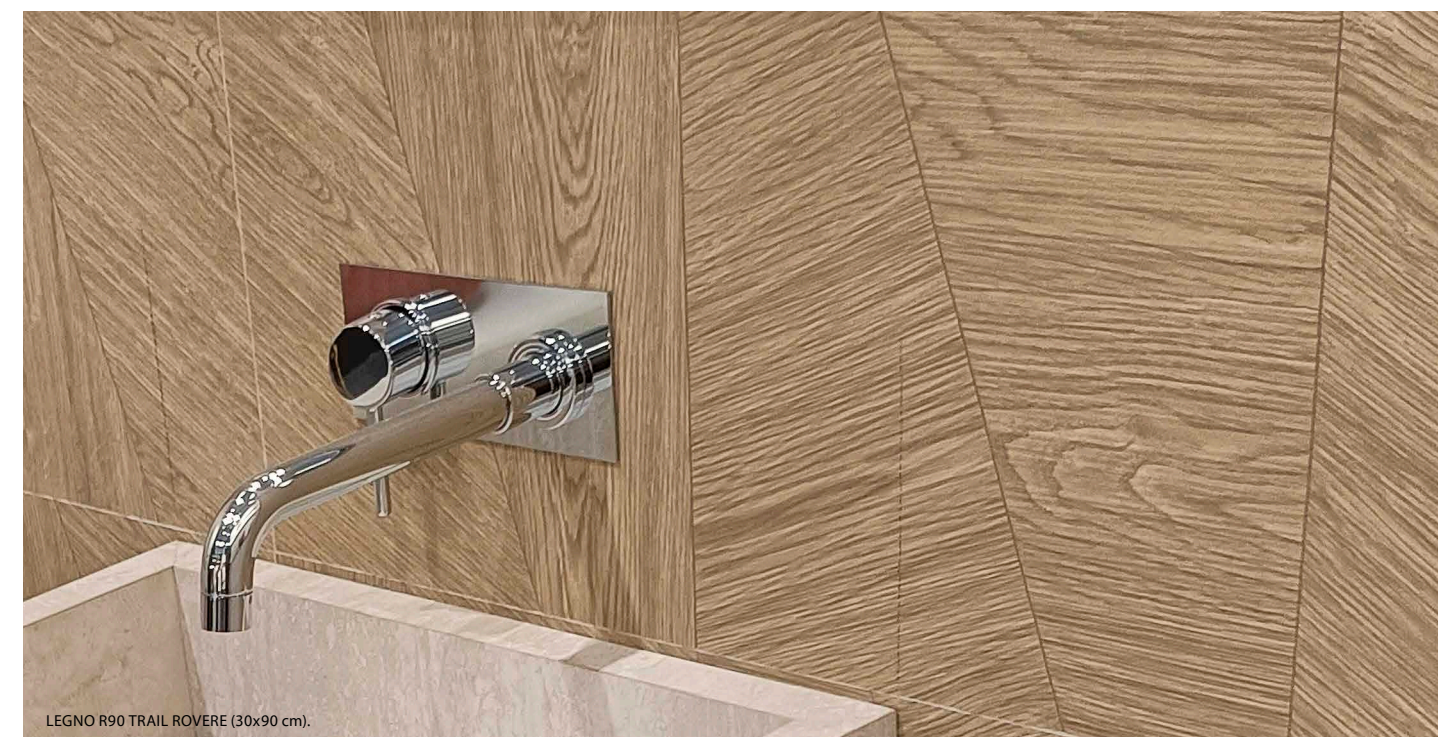

wall: LEGNO R90 TRAIL BETULLA (30x90 cm), MACCHIA VECCHIA R90 GOLD MATT (30x90 cm).

LEGNO R90 TRAIL ROVERE (30x90 cm).

wall: MACCHIA VECCHIA NAT HEX60 GOLD (52x60 cm).
 floor: BARRICA 20 y 30 CHOCOLATE (19,4x120 y 30x120 cm).