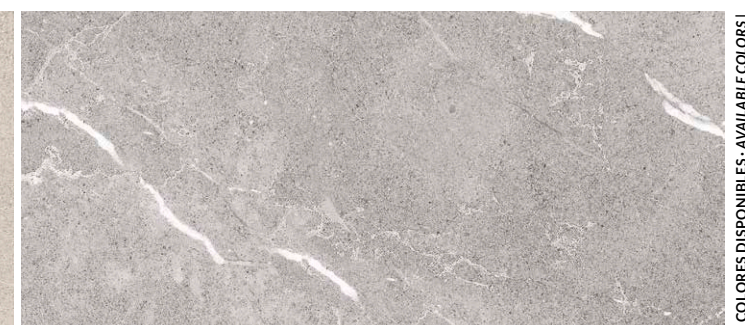

| PIEZAS DECORATIVAS · DECORATIVE PIECES |

ANETO R3060 RECT. WALL | 30x60 cm | B67

SAND

GREY

SAND

GREY

| COLORES DISPONIBLES · AVAILABLE COLORS |

wall and floor: BALI LUX 120 GREY (60x120 cm).