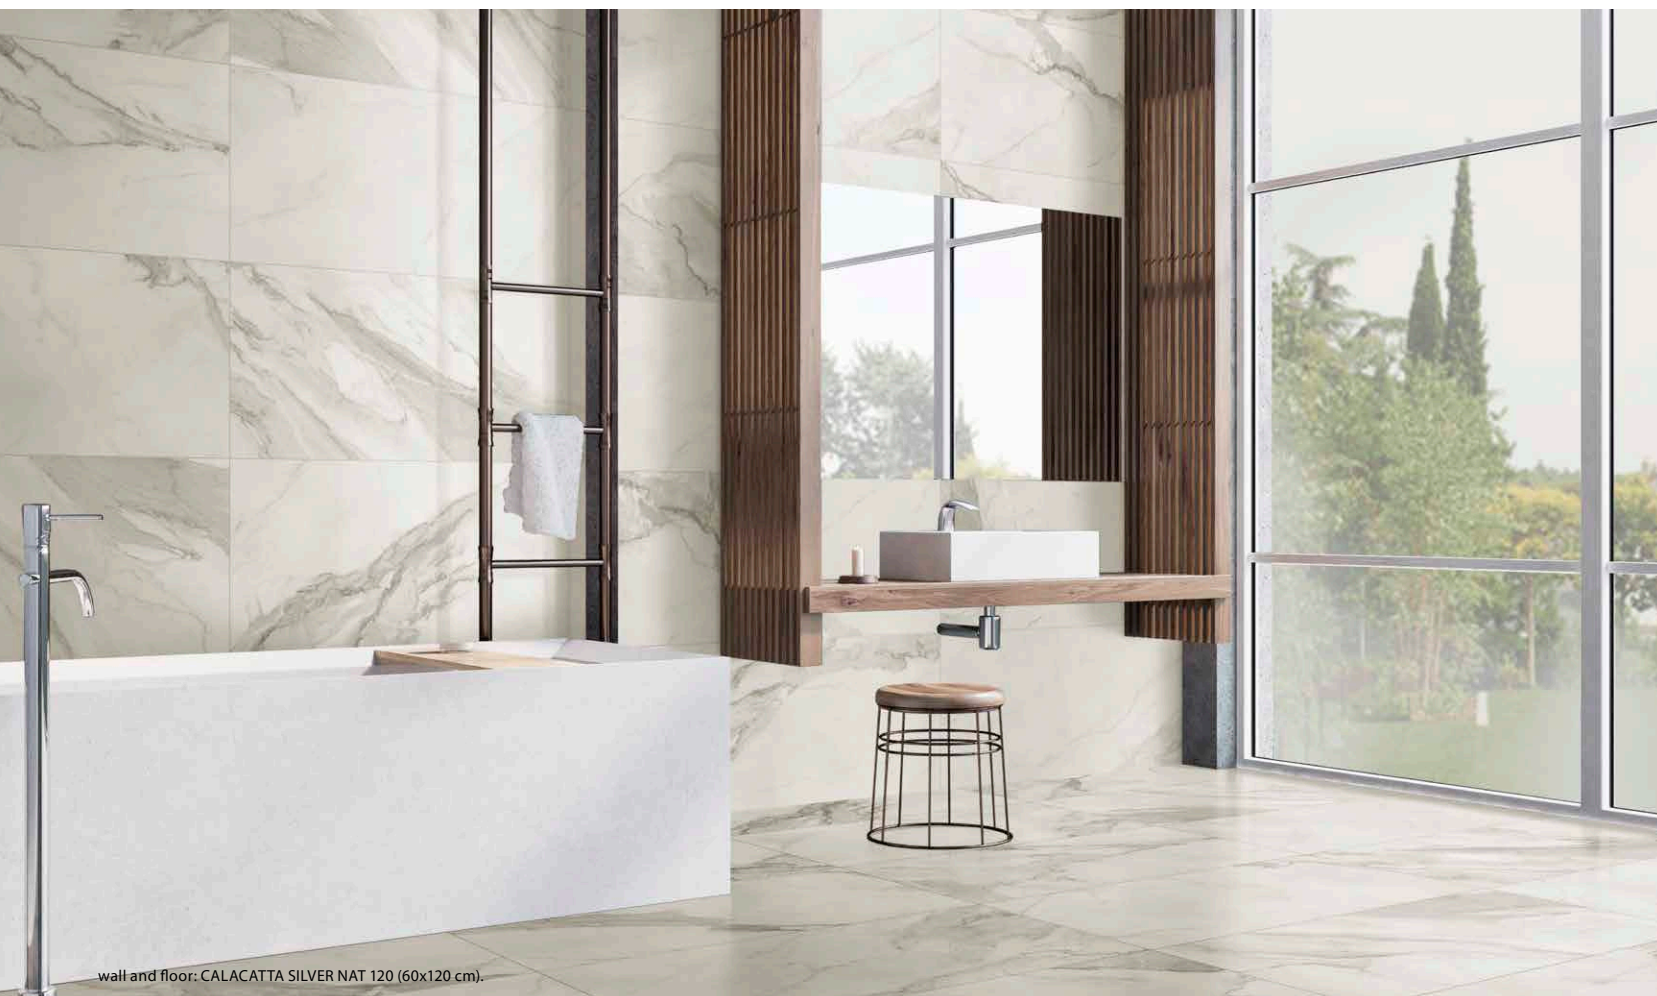

E
GOLD

E
SILVER

COLORES DISPONIBLES · AVAILABLE COLORS

wall and floor: CALACATTA SILVER NAT HEX60 (52x60 cm).

wall and floor: CALACATTA SILVER NAT 120 (60x120 cm).

wall: CALACATTA SILVER LUX 120 (60x120 cm).
floor: CALACATTA SILVER LUX 9090 (90x90 cm).