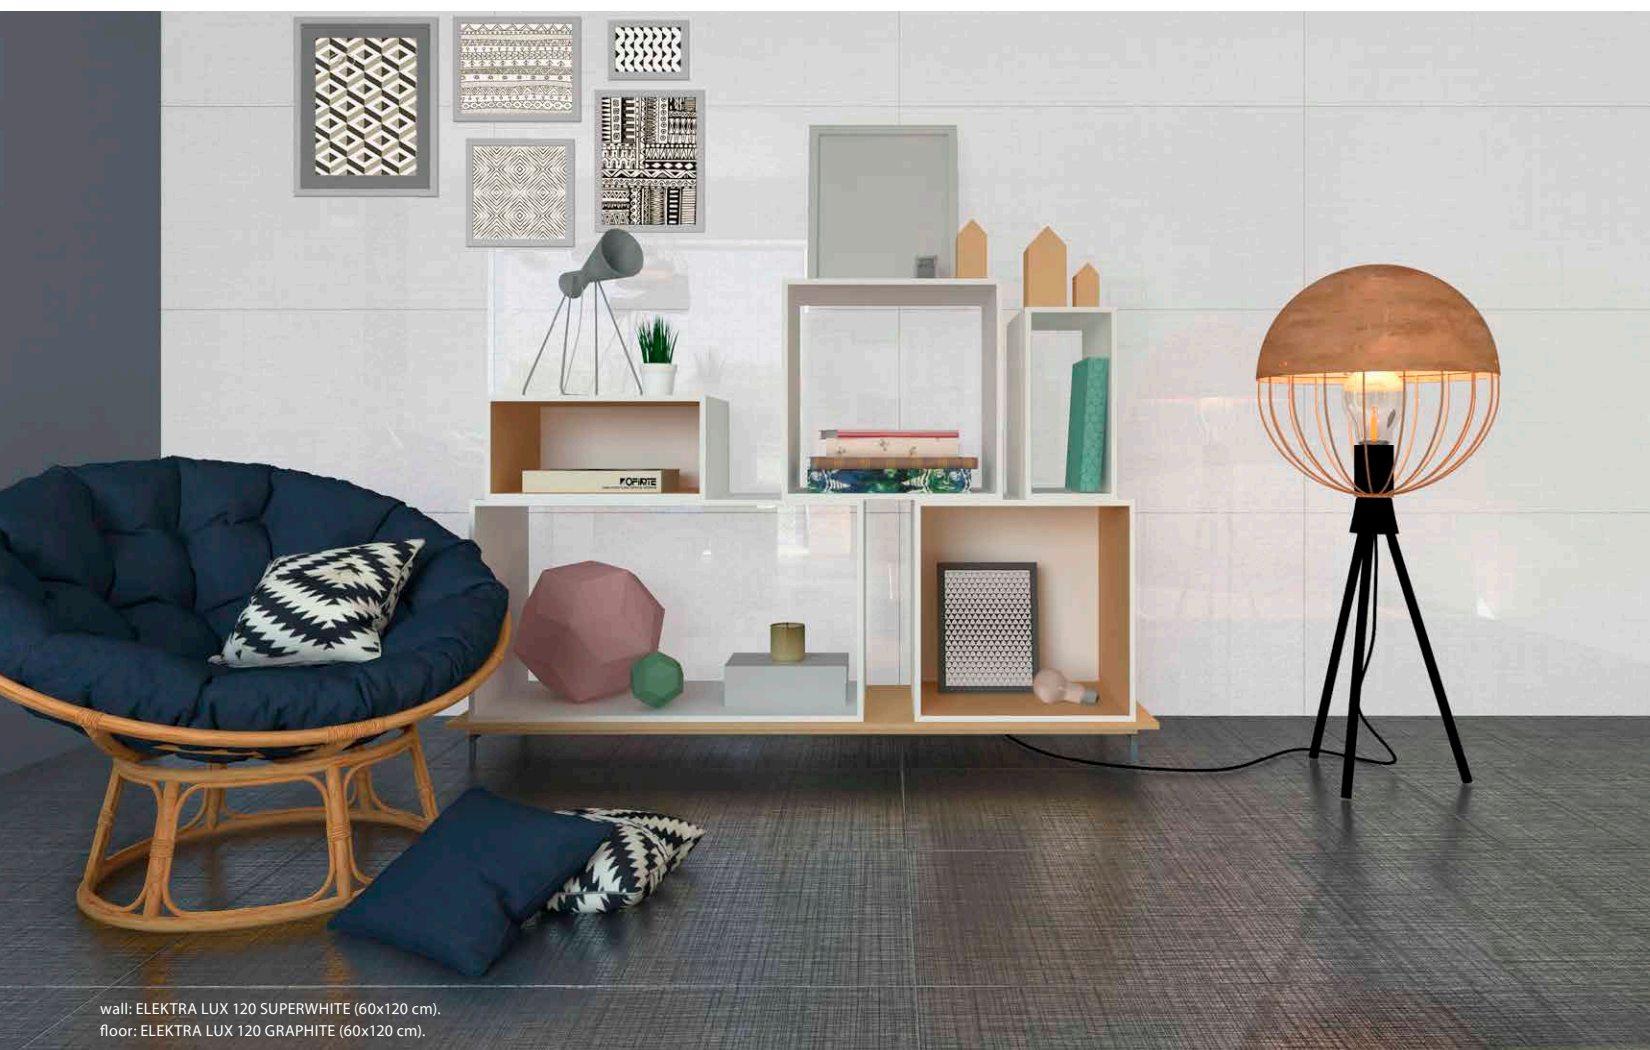

MIX

SUPERWHITE

GRAPHITE

BLACK

wall: ELEKTRA LUX 120 SUPERWHITE (60x120 cm).
floor: ELEKTRA LUX 120 GRAPHITE (60x120 cm).

wall: DECORADO ELEKTRA 120 GOLD (60x120cm), INVISIBLE NAT 120 WHITE (60x120cm).
floor: INVISIBLE NAT 120 WHITE (60x120cm).