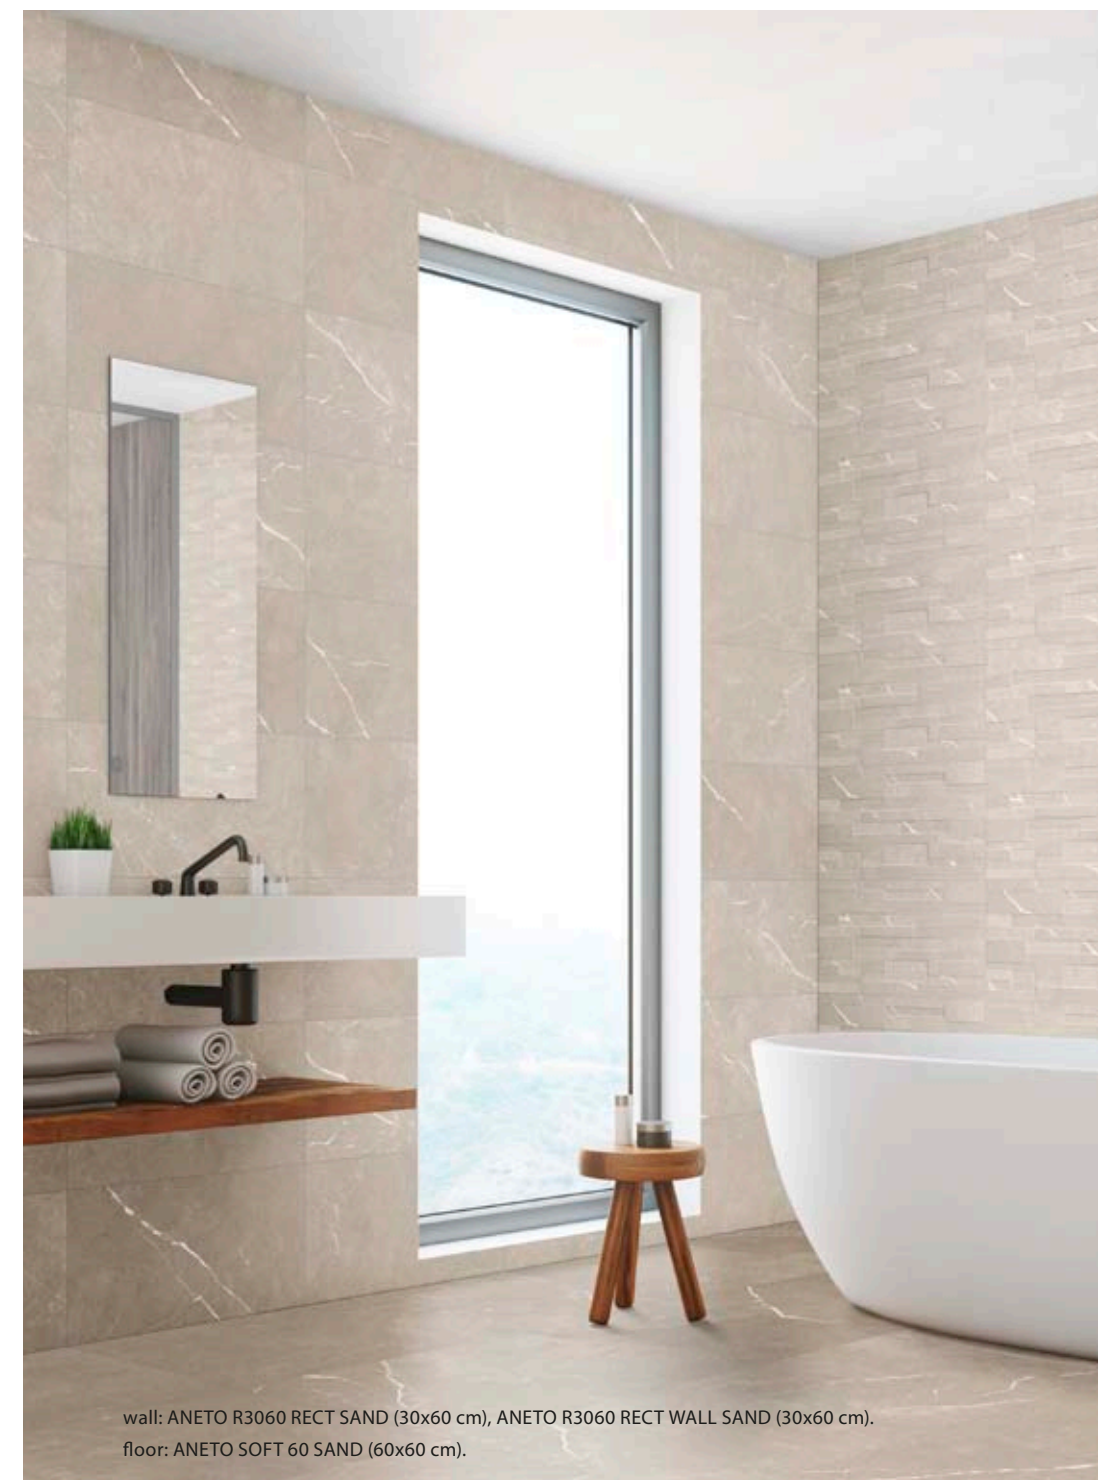

wall: ANETO SOFT 120 DARK GREY (60x120 cm), DELHI 20 BONE (19,4x120 cm).  
 floor: ANETO SOFT 120 DARK GREY (60x120 cm).

wall: ANETO R3060 RECT SAND (30x60 cm), ANETO R3060 RECT WALL SAND (30x60 cm).  
 floor: ANETO SOFT 60 SAND (60x60 cm).