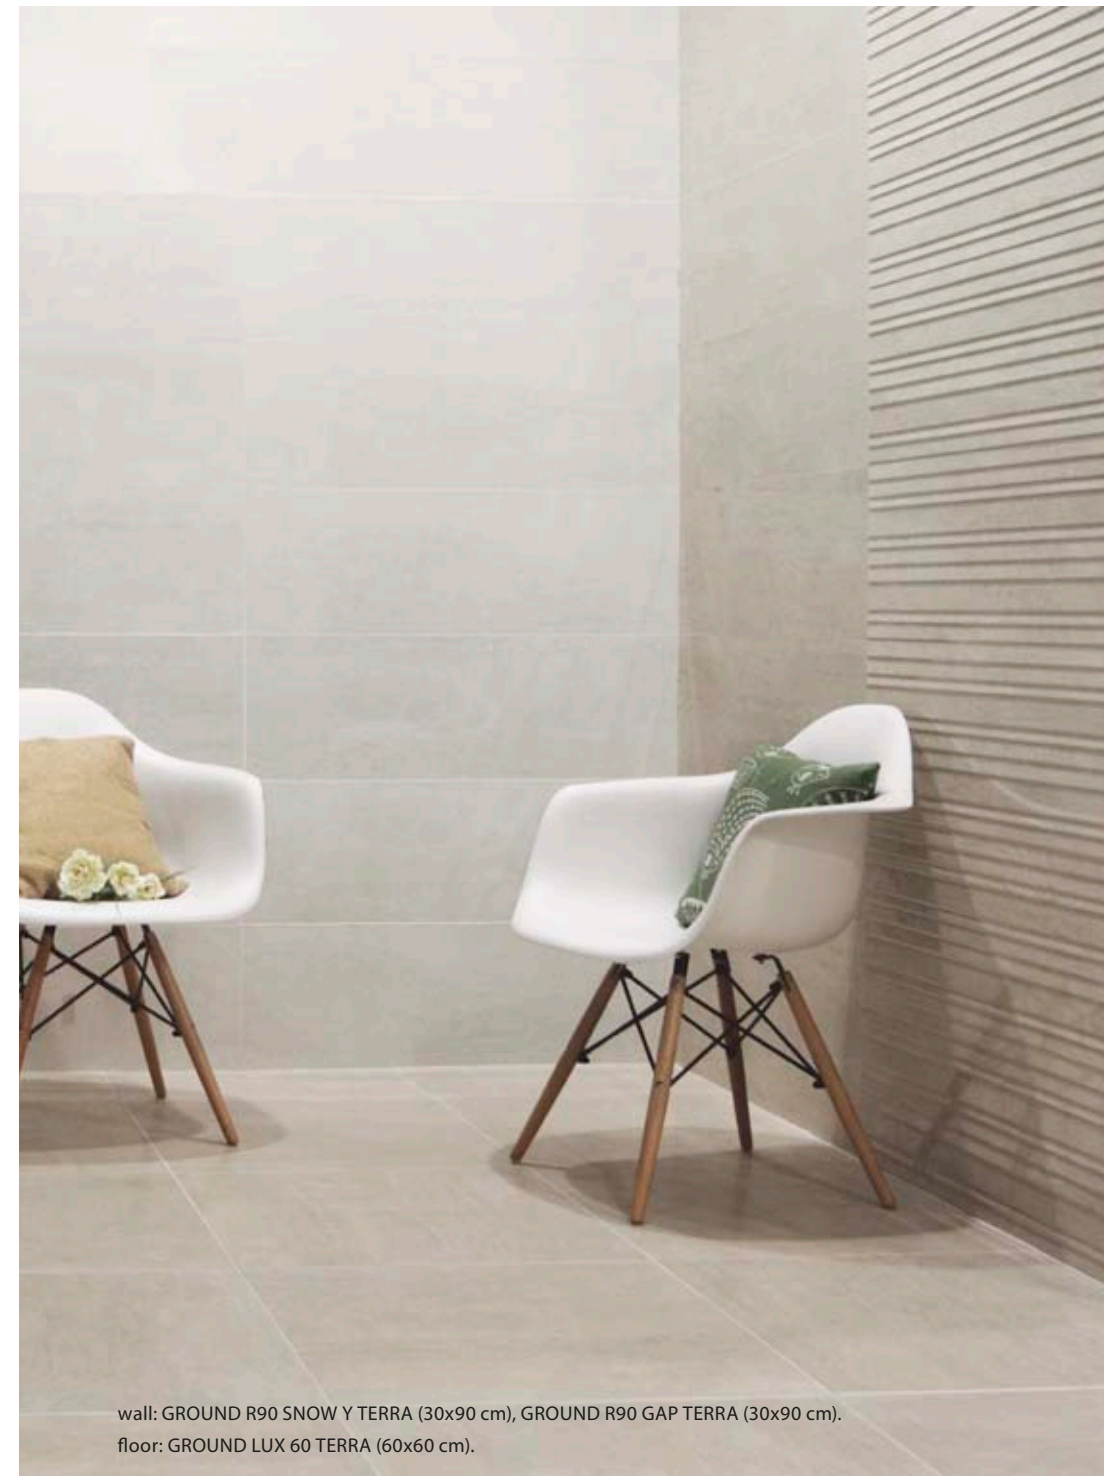

floor: GROUND LUX 60 GREY (60x60 cm).

wall: GROUND R90 SNOW Y TERRA (30x90 cm), GROUND R90 GAP TERRA (30x90 cm).
floor: GROUND LUX 60 TERRA (60x60 cm).

Terra

Snow

Grey

| PORCELÁNICO RECTIFICADO · RECTIFIED PORCELAIN |