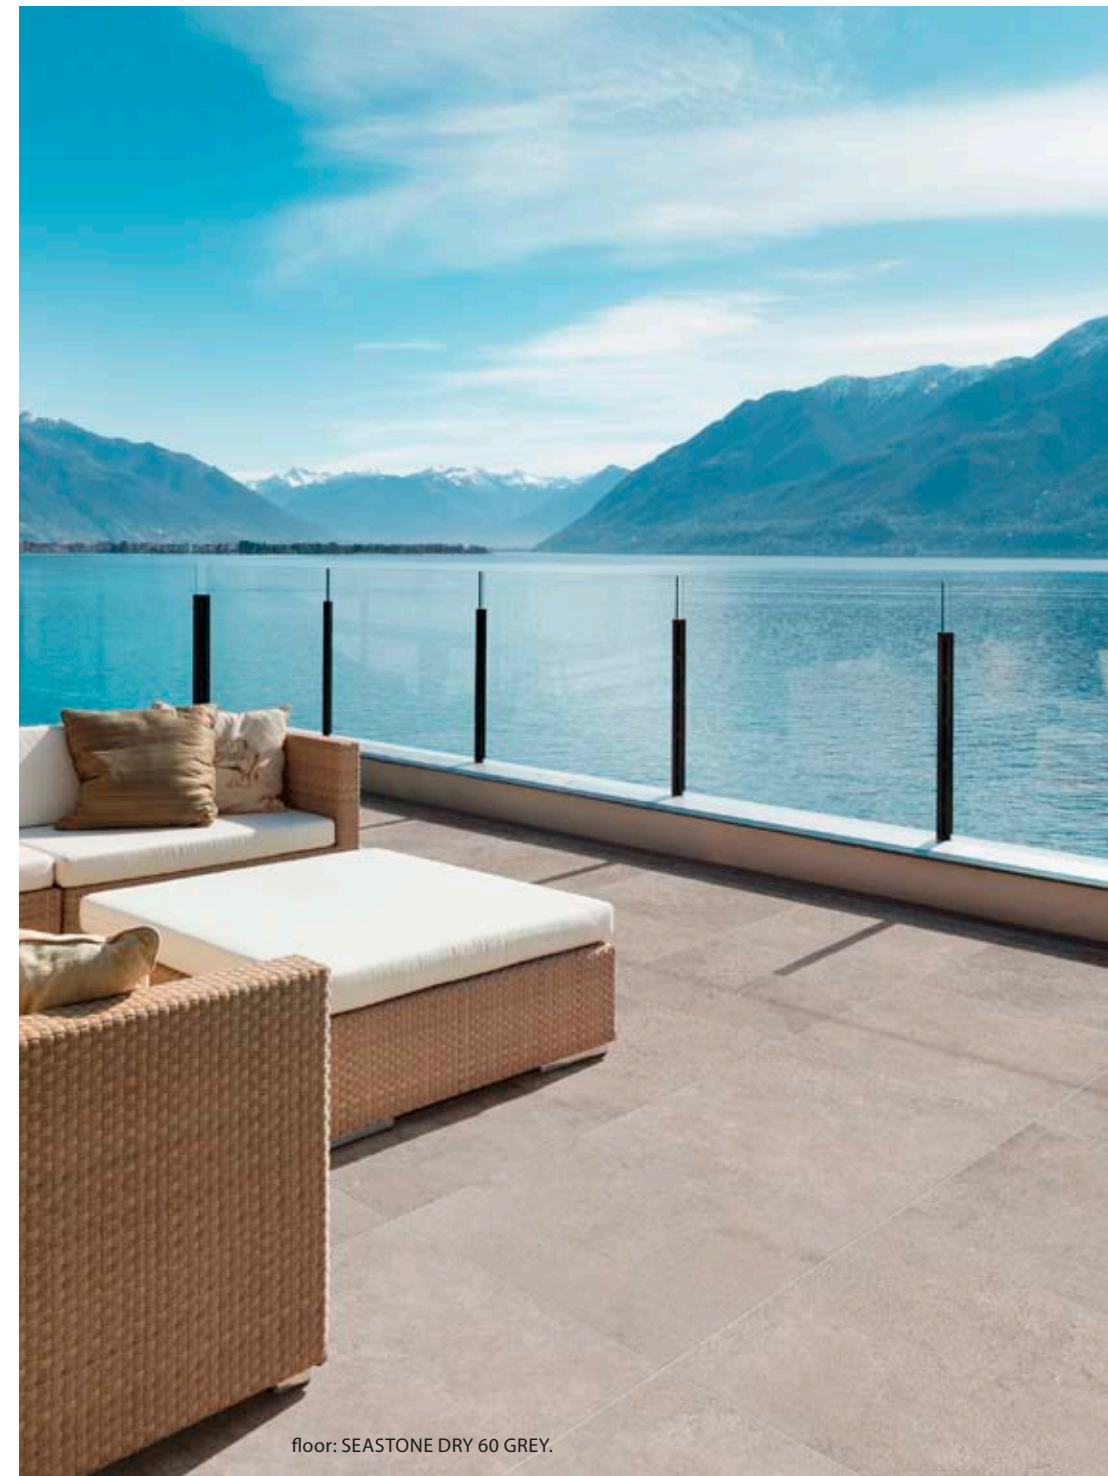

SEASTONE collection

NATURAL ELEMENTS | Piedra · Stone

AZTECA

wall: SEASTONE 19,4x120 GREY (19,4x120 cm).
 floor: SEASTONE 60 GREY (60x60 cm), SEASTONE DRY 60 GREY (60x60 cm).

floor: SEASTONE DRY 60 GREY.

Taupe

SEASTONE 19,4x120 | **B87**

30x60 cm
 11,8" x 23,6"
 16 piezas · 16 pieces

SEASTONE 3060 | **B36**
 SEASTONE DRY 3060 | **B36**

60x60 cm
 23,6" x 23,6"
 8 piezas · 8 pieces

SEASTONE 60 | **B36**
 SEASTONE DRY 60 | **B36**